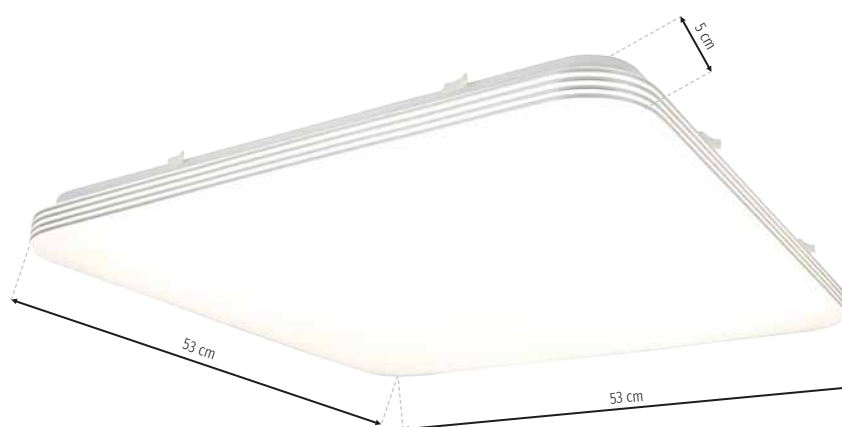

MW CH **ML4856**

LED 33W LED

1890lm, 3000K + 6000K

Star  
Effect