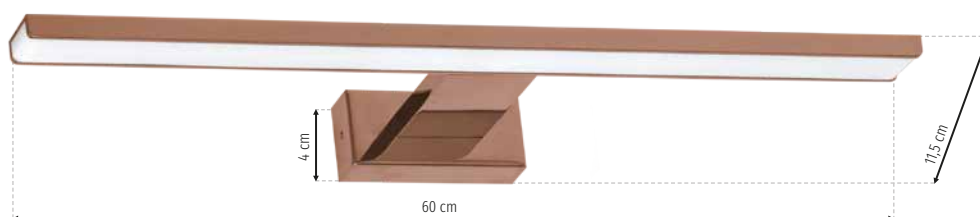

Shine

IP44

RG ML7041

LED 13,8W LED

966lm, 4000K

AB ML7042

LED 13,8W LED

966lm, 4000K