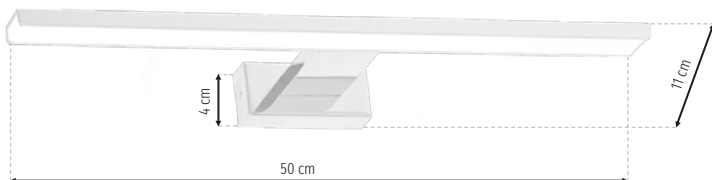

- LED 25W LED
- ☀️ 1750lm, 4000K

MW **ML8235**

LED 12W LED

700lm, 3000K