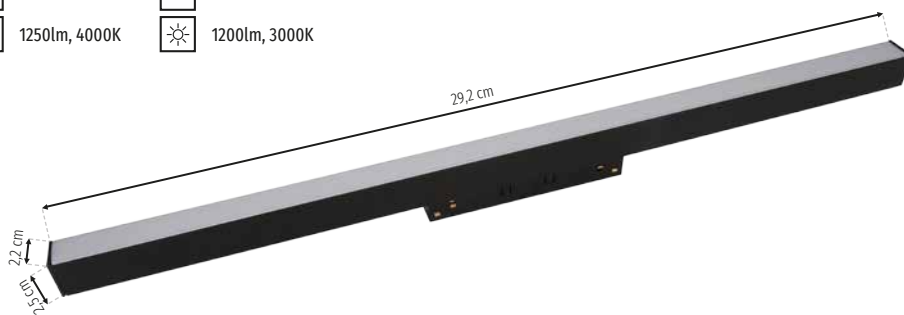

MB ML8928

LED 14W 48V LED

1200lm, 3000K