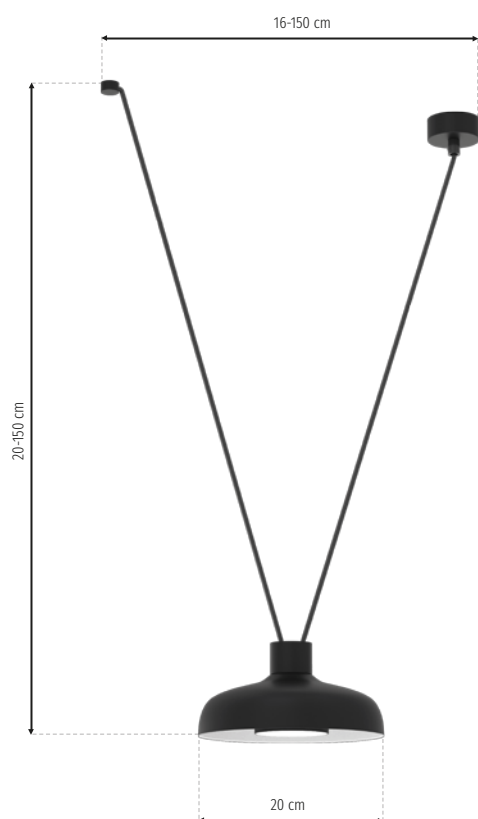

Linea

RECOMMENDED LIGHT

EKZA1395

GX53

INTERNAL
PROTECTION

IP20

SB MLP8819

1 x GX53 11W LED