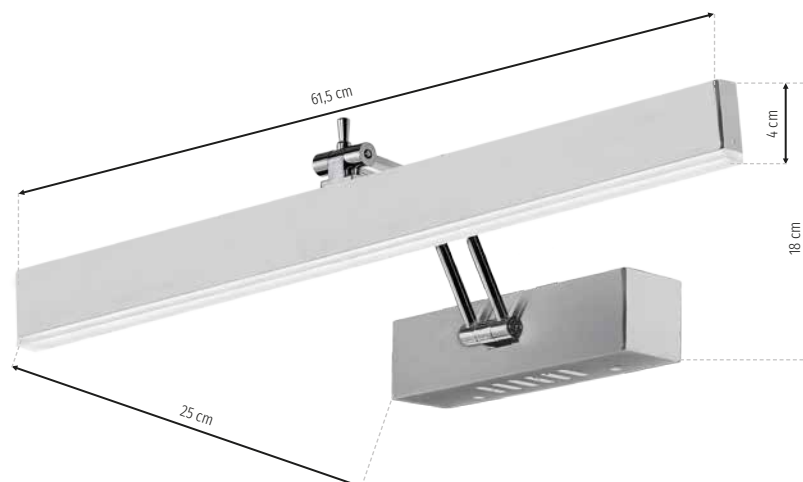

# Vincent

CH **ML110**

LED 6W LED

☀️ 420lm

CH **ML111**

LED 12W LED

☀️ 840lm