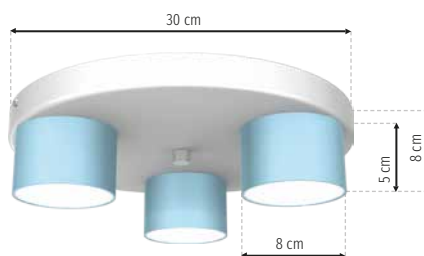

- **MLP7546**
- **MLP7541**
- **MLP7551**
- **MLP7556**

3 x GX53 11W