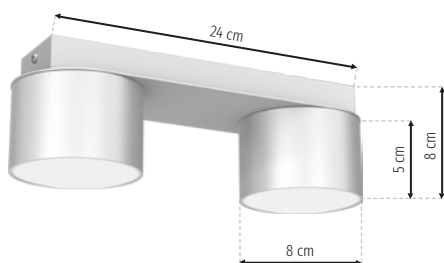

# Dixie

RECOMMENDED LIGHT

**EKZA1395**

 GX53 | INTERNAL PROTECTION **IP20**

-  **MLP7544**
-  **MLP7539**
-   **MLP7549**
-   **MLP7554**

 2 x GX53 11W

-  **MLP7546**
-  **MLP7541**
-   **MLP7551**
-   **MLP7556**