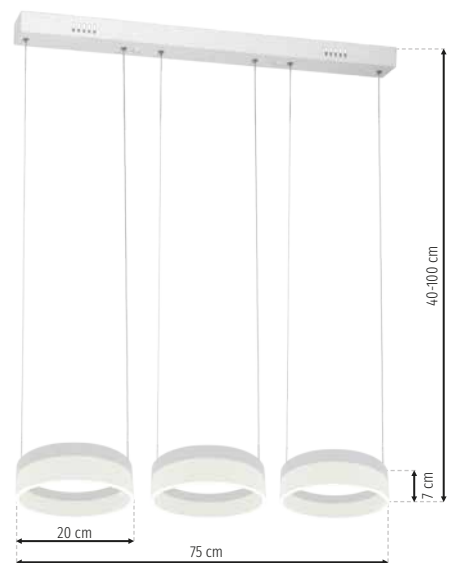

# Ring

SW **ML405**  
 LED 24W LED  
 1680lm, 4000K

SW **ML066**  
 LED 36W LED  
 2520lm, 4000K

SW **ML404**  
 LED 12W LED  
 840lm, 4000K

SW **ML407**  
 LED 36W LED  
 2520lm, 4000K