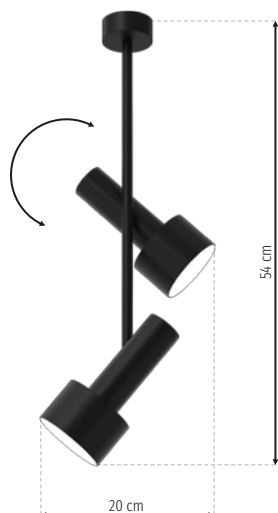

SB **MLP8676**

2 x GX53 11W