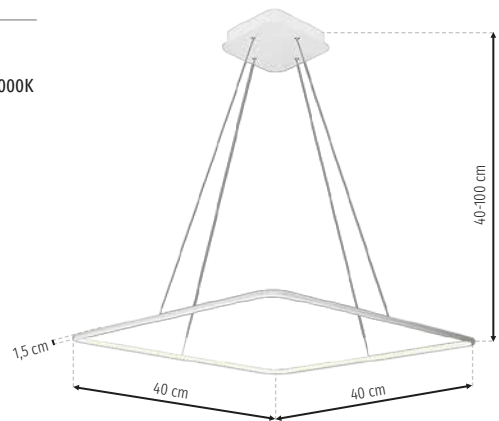

- **MB ML517**
- **MW ML513**
- **LED 25W LED**
- **☀️ 1750lm, 3000K**