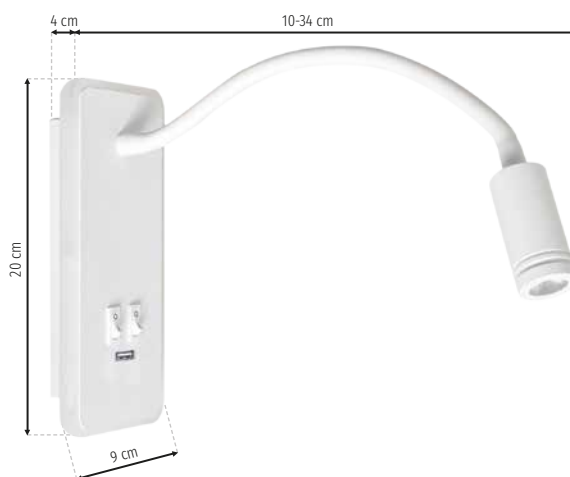

Base

MB ML63500

MW ML6349

LED 8W+2W LED

630lm, 3000K

USB 2A

MB ML6352

MW ML6351

LED 8W+2W LED

630lm, 3000K

USB 2A

MB ML6354

MW ML6353

LED 8W+2W LED

630lm, 3000K

USB 2A