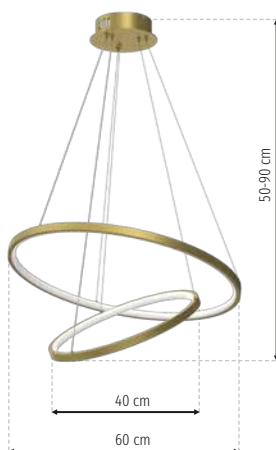

# Rotonda

- CH **ML7940**
- MGLD **ML7941**
- LED 27W LED
- ☀ 1350lm, 4000K

- CH **ML7946**
- MGLD **ML7947**
- LED 93W LED
- ☀ 4650lm, 4000K

- CH **ML7943**
- MGLD **ML7944**
- LED 51W LED
- ☀ 2550lm, 4000K