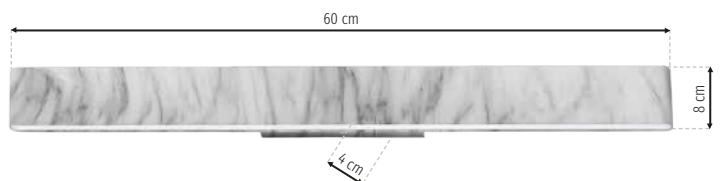

SHB **ML6472**

SHW **ML6475**

LED 24W LED

☀️ 1440lm, 4000K