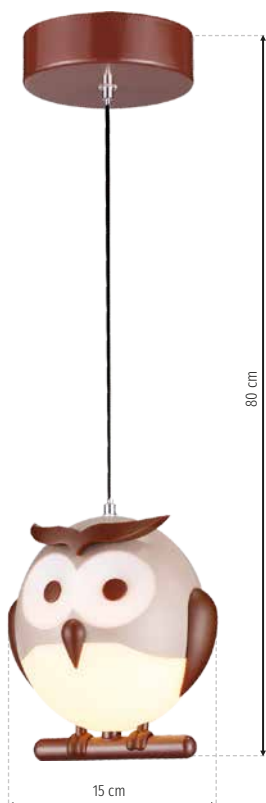

# Owl

ML243

 1 x E14 max. 10W LED

ML244

 2 x G9 max 6W LED

ML244

 1 x G9 max 6W LED