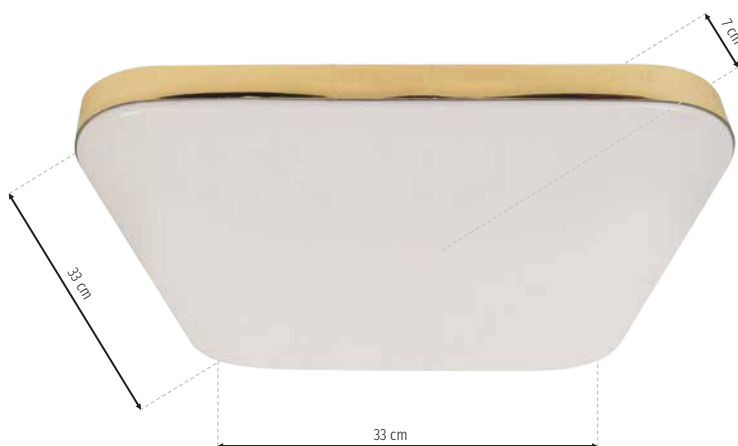

MB **ML7791**

GLD **ML7792**

LED 17W LED

1690lm, 4000K