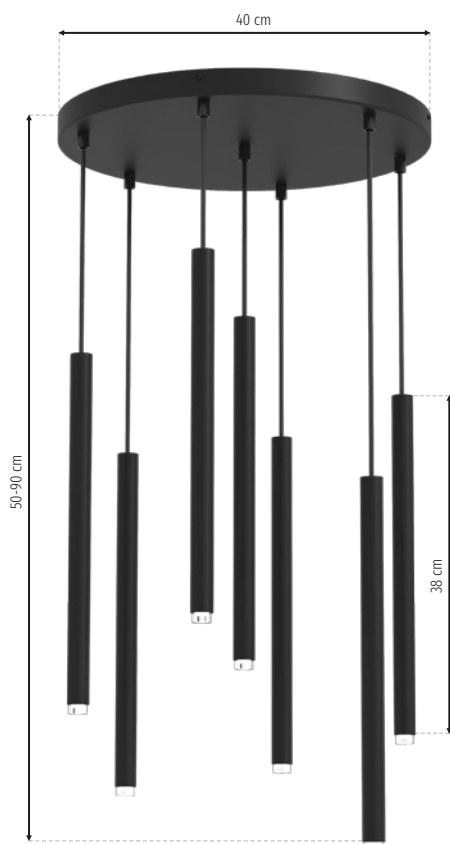

# Monza New

RECOMMENDED LIGHT

**EKZA1326**

LED G9 INTERNAL PROTECTION **IP20**

SB **MLP8842**

SB AB **MLP8843**

7 x G9 7W

SB **MLP8844**