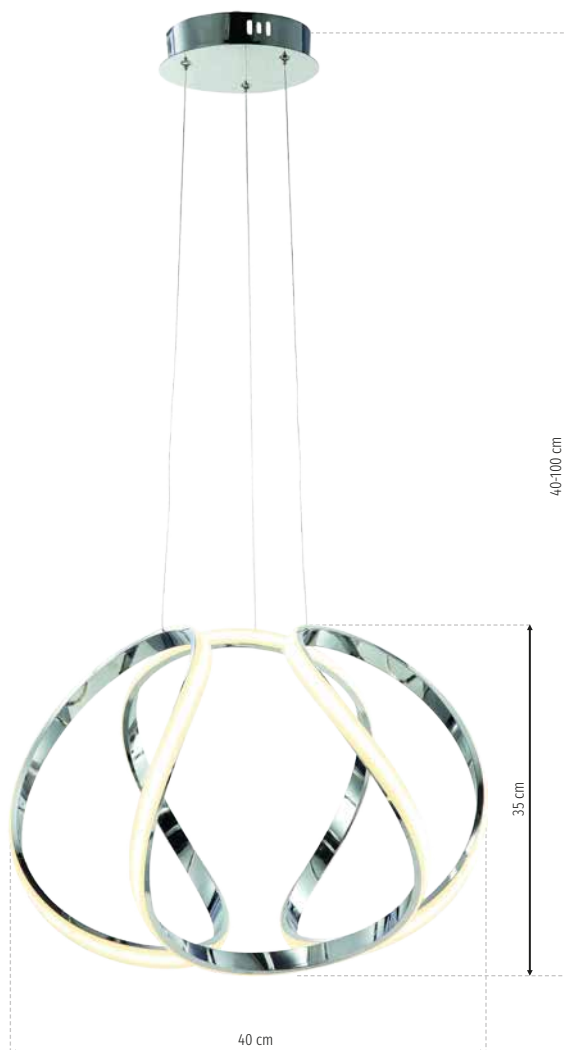

CH **ML3808**

LED 50W LED

3000lm, 4000K