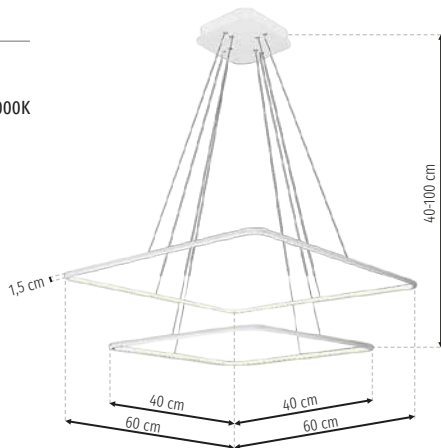

- **MB ML518**
- **MW ML514**
- **LED 50W LED**
- **☀️ 3500lm, 3000K**