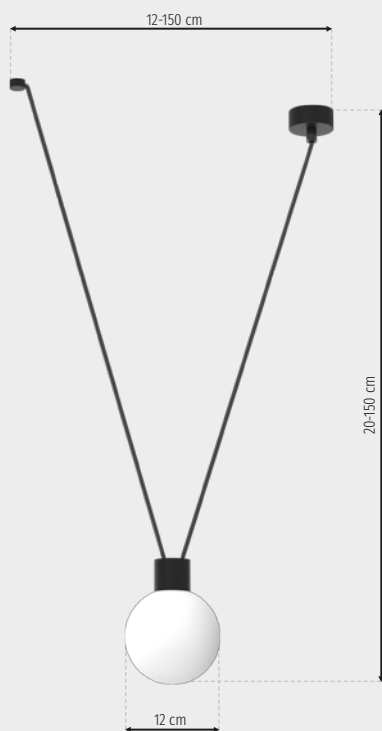

# Capri

RECOMMENDED LIGHT

EKZA312

LED G9

INTERNAL PROTECTION

IP20

SB **MLP8817**

 1 x G9 7W LED