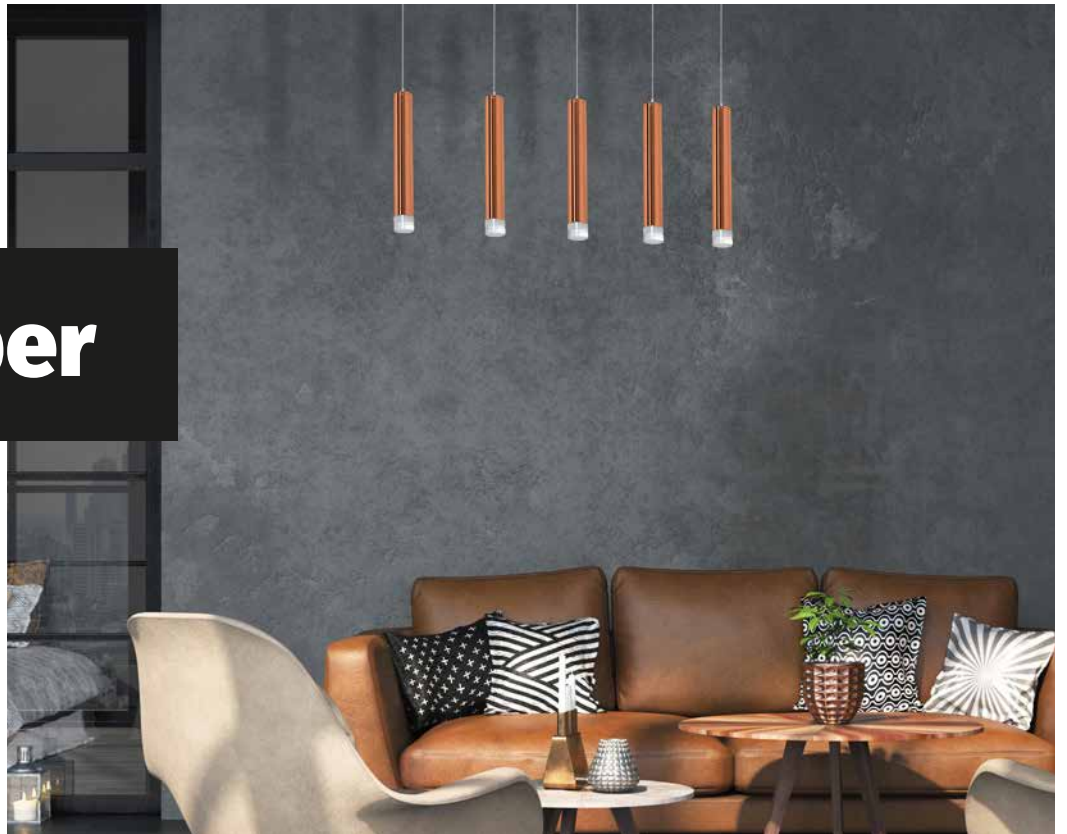

Copper

SHC ML984

- LED 5W LED
- 350lm, 4000K

SHC ML985

- LED 15W LED
- 1050lm, 4000K