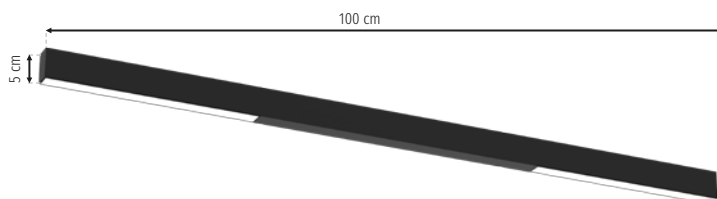

# Magnetic track

MB **ML8934**

LED 28W 48V LED

☀️ 2500lm, 4000K

MB **ML8935**

LED 28W 48V LED

☀️ 2400lm, 3000K

MB **ML8680**