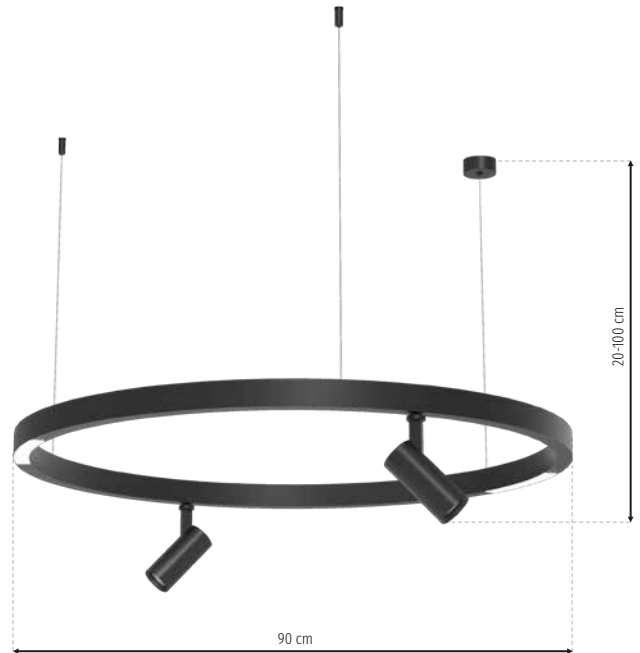

MB **ML8938**

LED 34W 48V LED
3060lm, 4000K

MB **ML8939**

LED 34W 48V LED
2900lm, 3000K