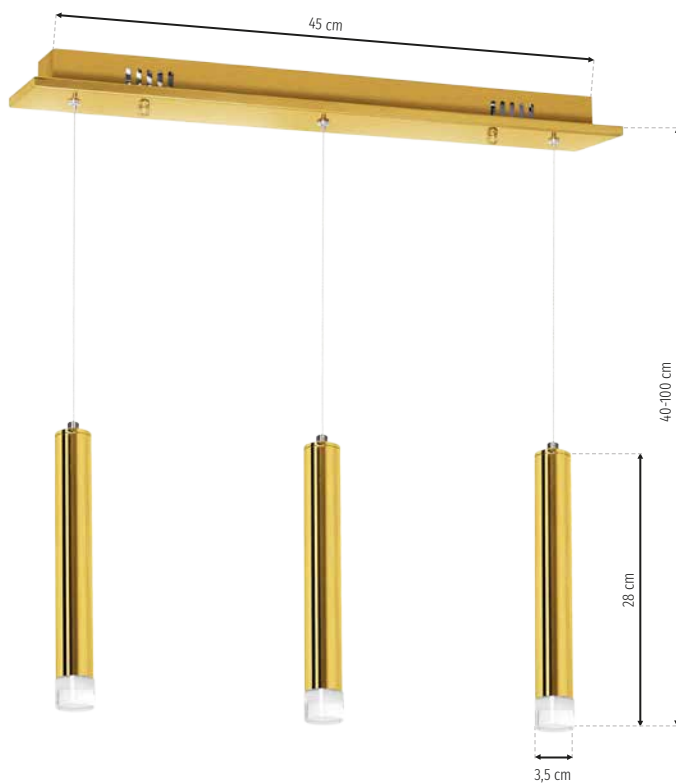

Goldie

GLD ML5714

- LED 15W LED
- ☀ 1050lm, 4000K

GLD ML5715

- LED 25W LED
- ☀ 1750lm, 4000K