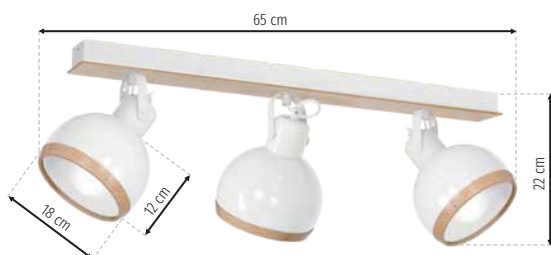

SHB NWD **MLP8658**
SHW NWD **MLP8651**
3 x E27 60W