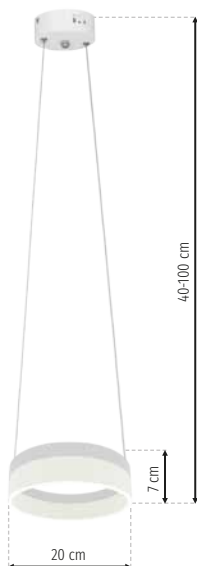

# Ring

SW **ML405**  
 LED 24W LED  
 1680lm, 4000K

SW **ML066**  
 LED 36W LED  
 2520lm, 4000K

SW **ML404**  
 LED 12W LED  
 840lm, 4000K

SW **ML407**  
 LED 36W LED  
 2520lm, 4000K