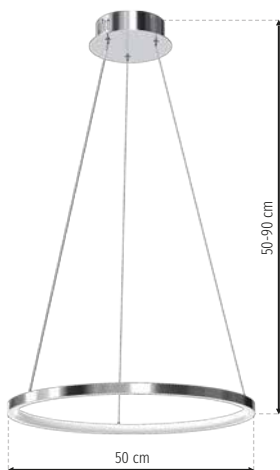

# Rotonda

- CH **ML7940**
- MGLD **ML7941**
- LED 27W LED
- ☀ 1350lm, 4000K

- CH **ML7946**
- MGLD **ML7947**
- LED 93W LED
- ☀ 4650lm, 4000K

- CH **ML7943**
- MGLD **ML7944**
- LED 51W LED
- ☀ 2550lm, 4000K