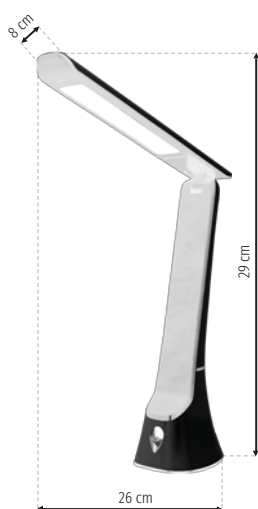

Blade

MW MB **ML4667**

LED 5W LED

☀ 260lm, 3000K

🔌 USB CHARGED

MB MW **ML4668**

LED 5W LED

☀ 260lm, 3000K

🔌 USB CHARGED