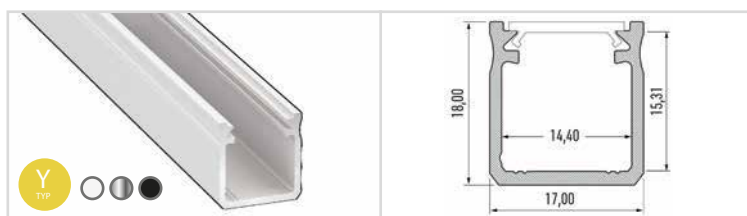

PROFILE LED
LED PROFILES

EKPR9320	▶	1m	White	C	Caps Shade Hook
No. Art.		Length	Colour	Type	Addition

EKPR6511	▶	1m	Silver	C	Caps Shade Hook
No. Art.		Length	Colour	Type	Addition

EKPR6350	▶	1m	Black	C	Caps Shade Hook
No. Art.		Length	Colour	Type	Addition

EKPR0101	▶	2m	Silver	C	Caps Shade Hook
No. Art.		Length	Colour	Type	Addition

EKPR1058	▶	1m	White	D	Caps Shade Hook
No. Art.		Length	Colour	Type	Addition

EKPR6474	▶	1m	Silver	D	Caps Shade Hook
No. Art.		Length	Colour	Type	Addition

EKPR6398	▶	1m	Black	D	Caps Shade Hook
No. Art.		Length	Colour	Type	Addition

EKPR0088	▶	2m	Silver	D	Caps Shade Hook
No. Art.		Length	Colour	Type	Addition

EKPR8774	▶	1m	White	G	Caps Shade Hook
No. Art.		Length	Colour	Type	Addition

EKPR6559	▶	1m	Silver	G	Caps Shade Hook
No. Art.		Length	Colour	Type	Addition

EKPR6367	▶	1m	Black	G	Caps Shade Hook
No. Art.		Length	Colour	Type	Addition

EKPR0125	▶	2m	Silver	G	Caps Shade Hook
No. Art.		Length	Colour	Type	Addition

EKPR1041	▶	1m	White	Z	Caps Shade Hook
No. Art.		Length	Colour	Type	Addition

EKPR6481	▶	1m	Silver	Z	Caps Shade Hook
No. Art.		Length	Colour	Type	Addition

EKPR6381	▶	1m	Black	Z	Caps Shade Hook
No. Art.		Length	Colour	Type	Addition

EKPR0095	▶	2m	Silver	Z	Caps Shade Hook
No. Art.		Length	Colour	Type	Addition

EKPR8767	▶	1m	White	Y	Caps Shade Hook
No. Art.		Length	Colour	Type	Addition

EKPR6542	▶	1m	Silver	Y	Caps Shade Hook
No. Art.		Length	Colour	Type	Addition

EKPR6336	▶	1m	Black	Y	Caps Shade Hook
No. Art.		Length	Colour	Type	Addition

EKPR0118	▶	2m	Silver	Y	Caps Shade Hook
No. Art.		Length	Colour	Type	Addition