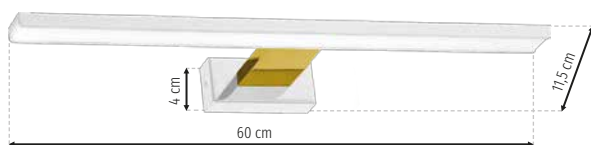

# Shine

MW CH **ML7882**

LED 13,8W LED  
 ☀️ 966lm, 4000K

MW CH **ML7883**

LED 13,8W LED  
 ☀️ 966lm, 4000K

MW GLD **ML7884**

LED 13,8W LED  
 ☀️ 966lm, 4000K

MB GLD **ML7885**