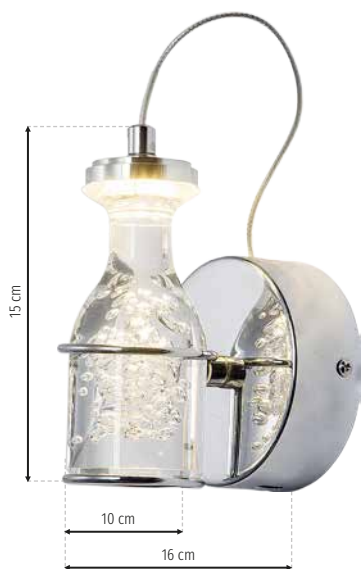

# Bottle

CH **ML431**

LED 5W LED  
 ☀️ 350lm, 4000K

CH **ML303**

LED 5W LED  
 ☀️ 350lm, 4000K

CH **ML433**

LED 15W LED  
 ☀️ 1050lm, 4000K