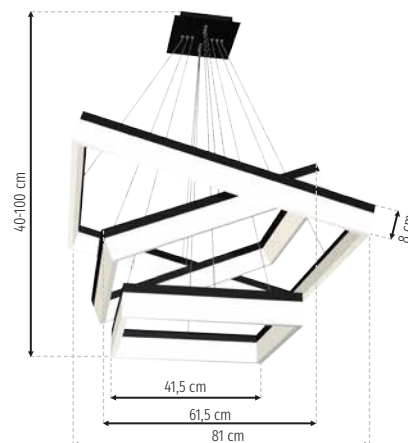

SB ML083

- 140W LED
- 9800lm, 4000K