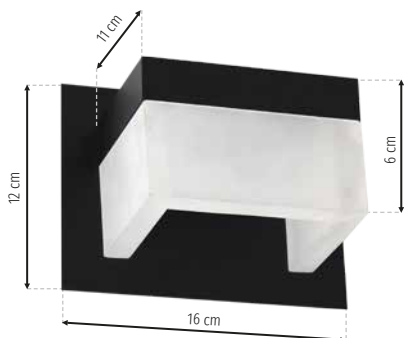

Nero

SB ML080

- 7W LED
- 490lm, 4000K

SB ML081

- 32W LED
- 2240lm, 4000K

SB ML082

- 80W LED
- 5600lm, 4000K

SB ML083

- 140W LED
- 9800lm, 4000K