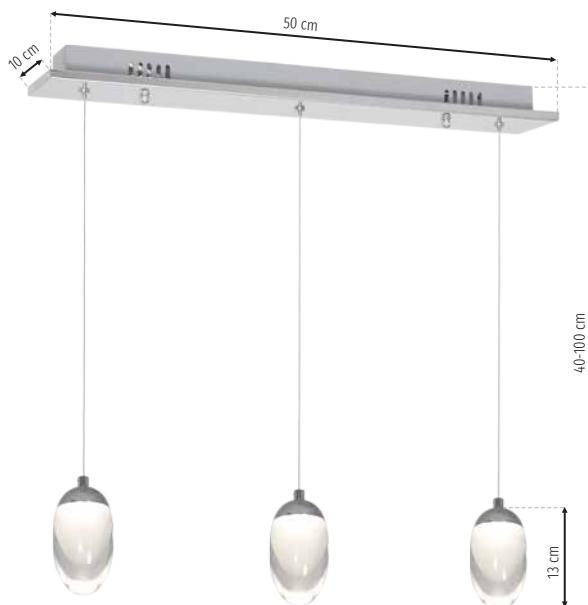

# Ovo

CH **ML426**

LED 5W LED  
350lm, 4000K

CH **ML307**

LED 5W LED  
350lm, 4000K

CH **ML426**

LED 15W LED  
1050lm, 4000K