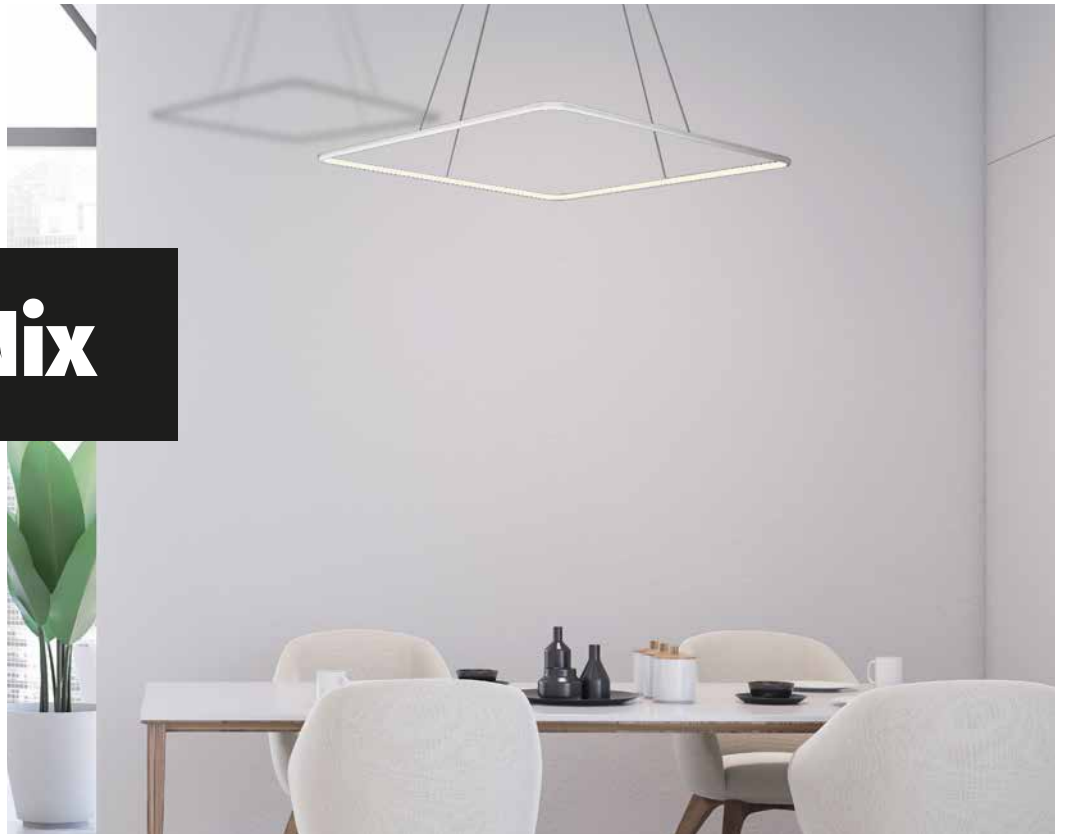

Nix

- **MB ML516**
- **MW ML512**
- **LED 13W LED**
- **☀️ 910lm, 3000K**

- **MB ML517**
- **MW ML513**
- **LED 25W LED**
- **☀️ 1750lm, 3000K**

- **MB ML518**
- **MW ML514**
- **LED 50W LED**
- **☀️ 3500lm, 3000K**

- **MB ML519**
- **MW ML515**
- **LED 117W LED**
- **☀️ 8190lm, 3000K**