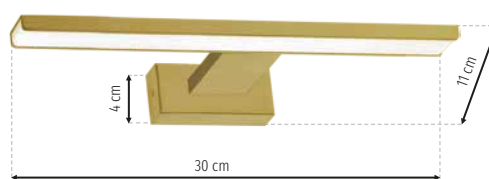

# Vincent

CH **ML110**

LED 6W LED

☀️ 420lm

CH **ML111**

LED 12W LED

☀️ 840lm