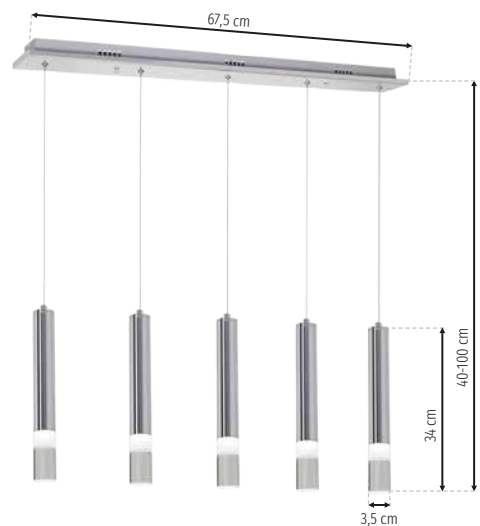

- LED 25W LED
- ☀️ 1750lm, 4000K