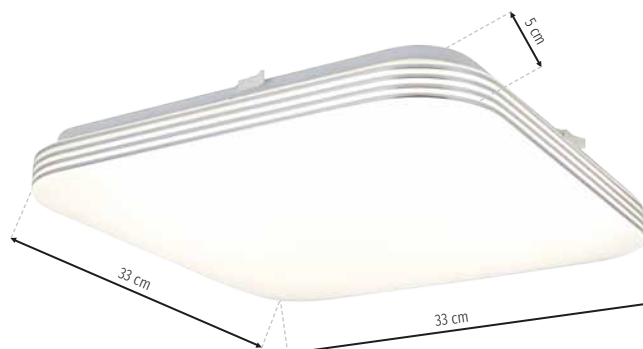

MW CH **ML4856**

LED 33W LED

1890lm, 3000K + 6000K

Star  
Effect