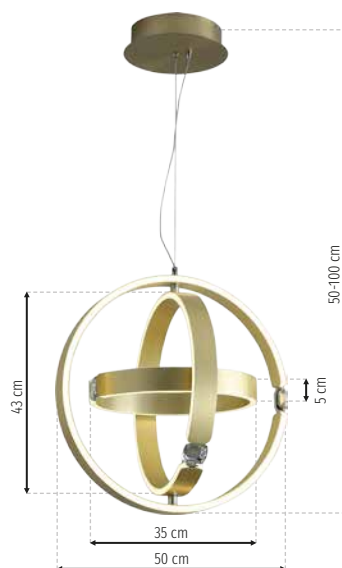

# Sirius

MGLD **ML6185**

LED 12W LED  
 ☀️ 600lm, 4000K

MGLD **ML6186**

LED 26W LED  
 ☀️ 1300lm, 4000K

MGLD **ML6187**

LED 80W LED  
 ☀️ 4000lm, 4000K