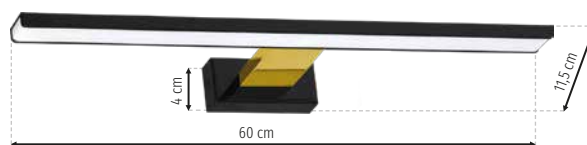

MB GLD **ML7885**

LED 13,8W LED
☀️ 966lm, 4000K