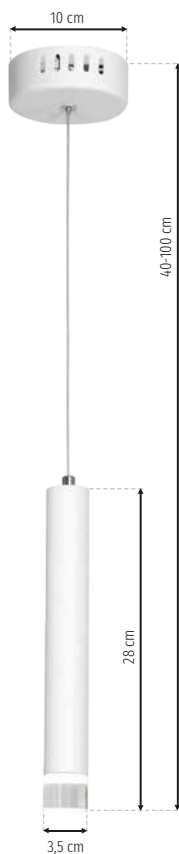

Alba

LED 5W LED

☀️ 350lm, 4000K

LED 15W LED

☀️ 1050lm, 4000K

LED 12W LED

☀️ 840lm, 4000K