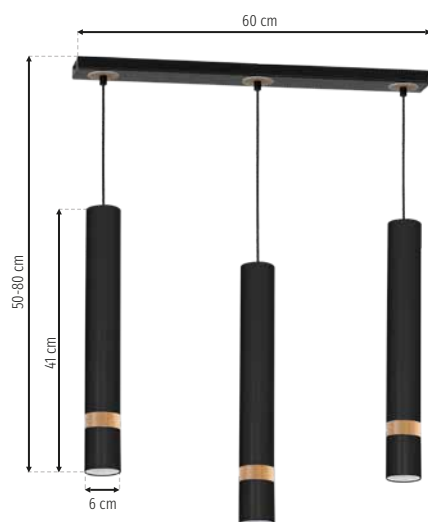

# Joker Wood

RECOMMENDED LIGHT

**EKZA8718**

GU10 | INTERNAL PROTECTION | **IP20**

SHW NWD **MLP6302**

MB NWD **MLP6306**

3 x GU10 8W

SHW NWD **MLP6301**