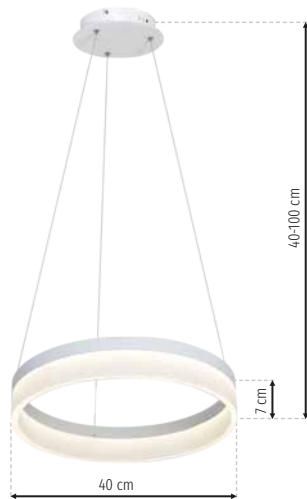

SW **ML405**
LED 24W LED
1680lm, 4000K