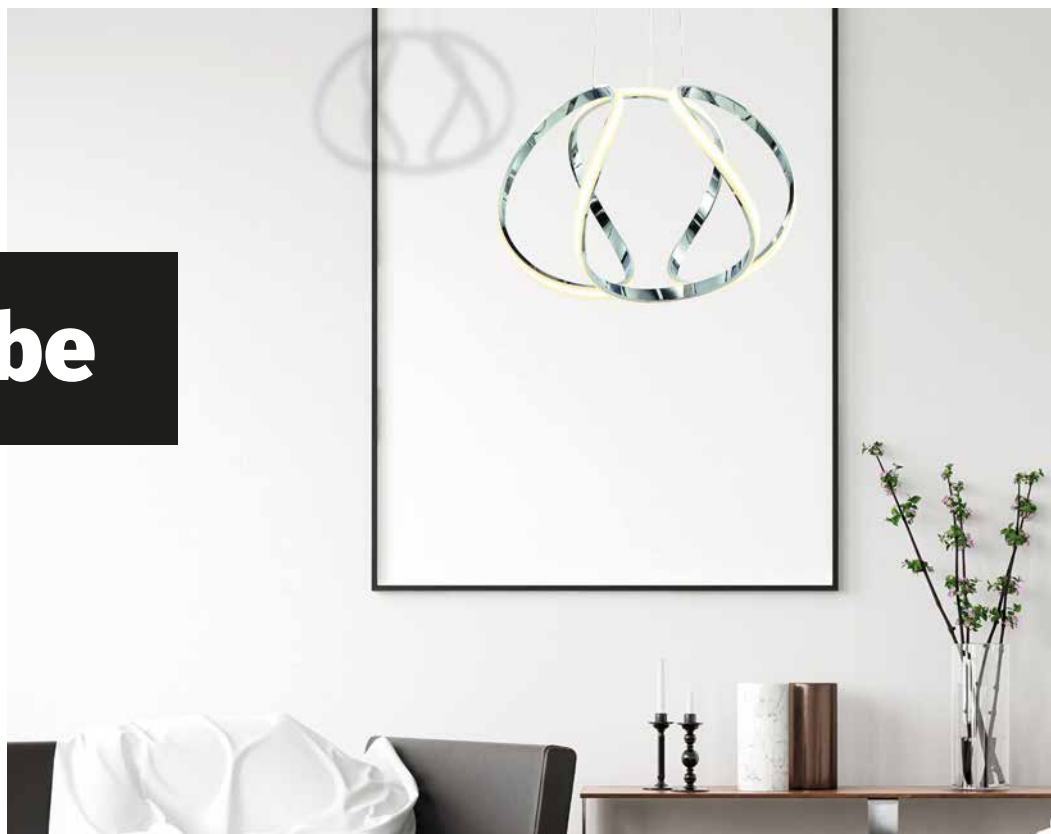

Globe

CH **ML3808**

LED 50W LED

3000lm, 4000K