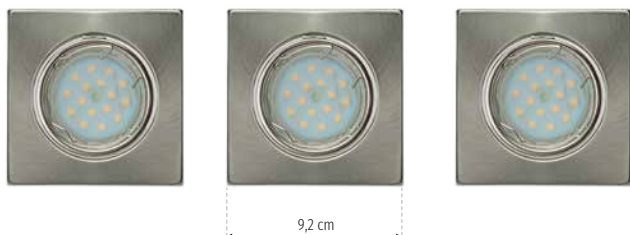

Downlight

EKZ2697 SATINE x 3

POWER: 3 x 5W
IP20