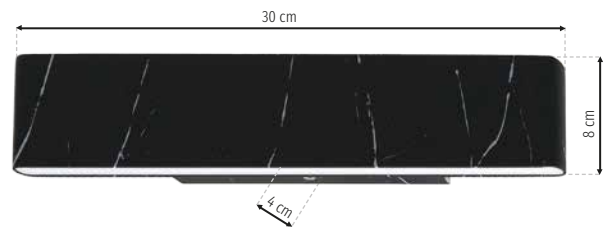

SHB **ML6471**

SHW **ML6474**

LED 12W LED

☀️ 720lm, 4000K