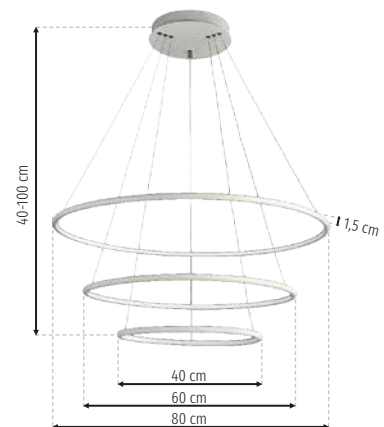

# Rotonda

- CH **ML7940**
- MGLD **ML7941**
- LED 27W LED
- ☀ 1350lm, 4000K

- CH **ML7946**
- MGLD **ML7947**
- LED 93W LED
- ☀ 4650lm, 4000K

- CH **ML7943**
- MGLD **ML7944**
- LED 51W LED
- ☀ 2550lm, 4000K