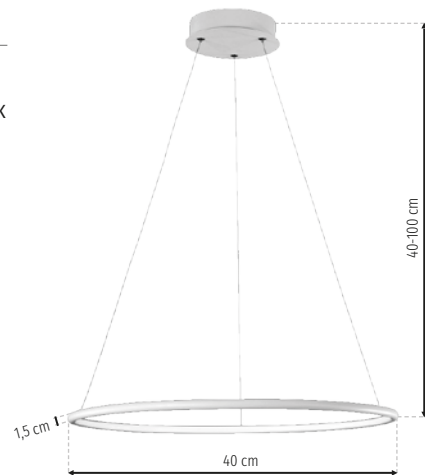

- **MB ML507**
- **MW ML501**
- **LED 22W LED**
- **1540lm, 3000K**