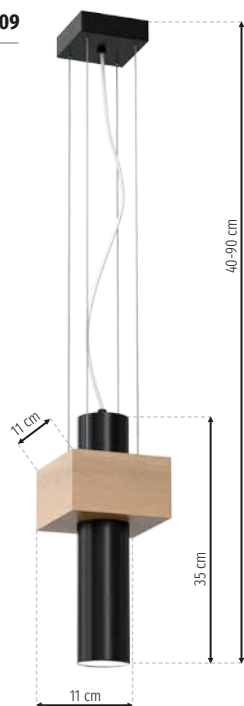

# West black

RECOMMENDED LIGHT

**EKZA8718**

GU10 INTERNAL PROTECTION **IP20**

SHB NWD **MLP5509**

1 x GU10 8W

OAK WOOD

SHB NWD **MLP5510**