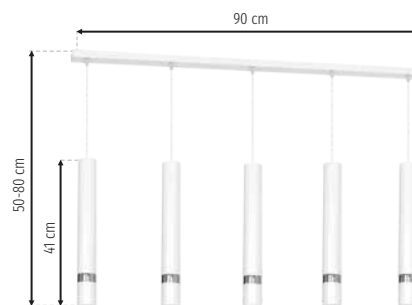

- SHW **GLD** **MLP6122**
- SHW **CH** **MLP1412**

5 x GU10 8W