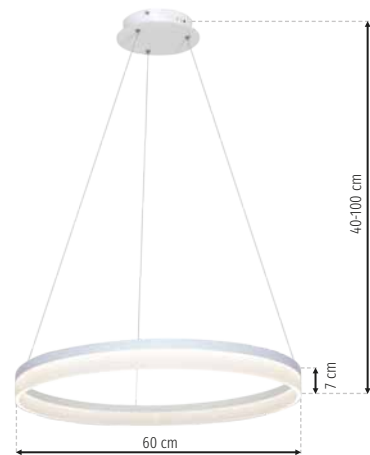

# Ring

SW **ML405**  
 LED 24W LED  
 1680lm, 4000K

SW **ML066**  
 LED 36W LED  
 2520lm, 4000K

SW **ML404**  
 LED 12W LED  
 840lm, 4000K

SW **ML407**  
 LED 36W LED  
 2520lm, 4000K