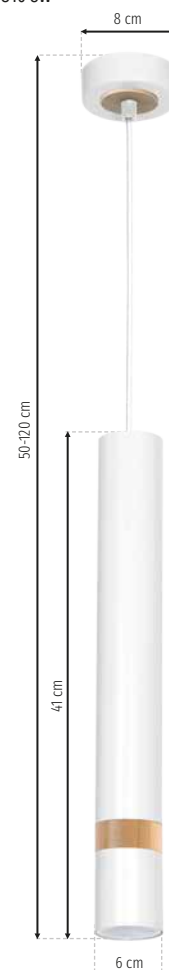

SHW NWD **MLP6301**

MB NWD **MLP6305**

3 x GU10 8W