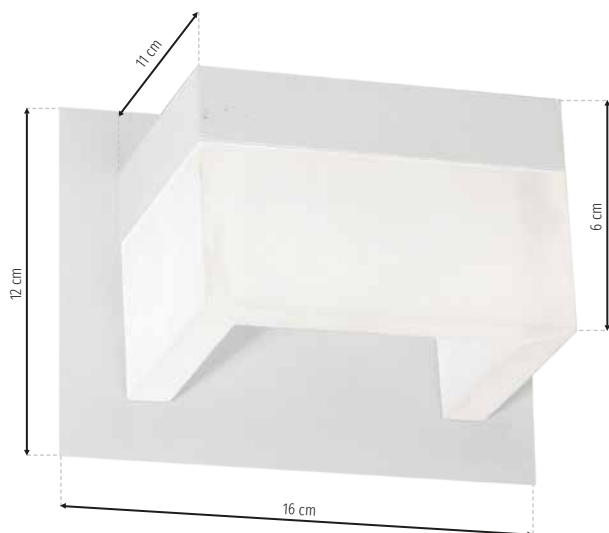

# Cubo

SW **ML448**

-  7W LED
-  490lm, 4000K

SW **ML447**

-  24W LED
-  1680lm, 4000K