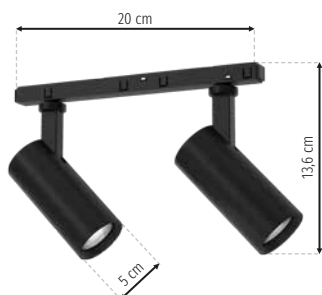

MB ML7155

LED 2 x 10W 48V LED

1800lm, 4000K

MB ML8932

LED 2 x 10W 48V LED

1700lm, 3000K