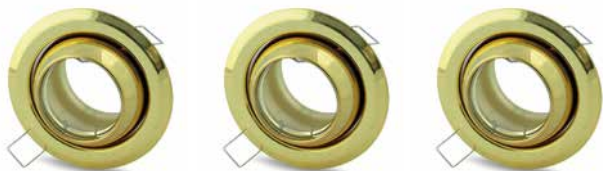

EKZ2587 WHITE x 3

EKZ4102 GOLD x 3

POWER: 3 x 5W
IP20