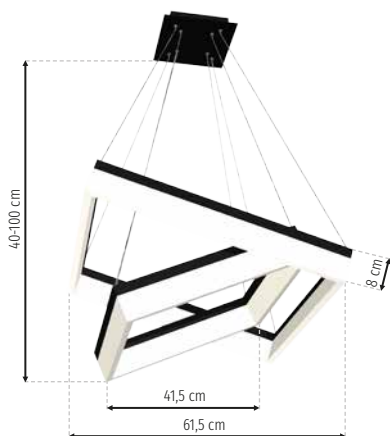

# Nero

**SB ML080**

-  7W LED
-  490lm, 4000K

**SB ML081**

-  32W LED
-  2240lm, 4000K

**SB ML082**

-  80W LED
-  5600lm, 4000K

**SB ML083**