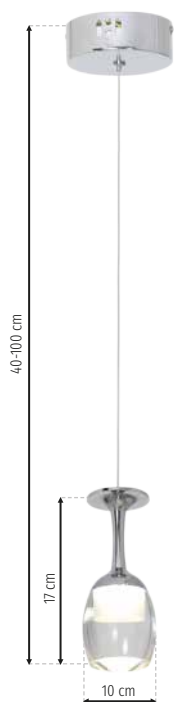

Coppa

CH **ML436**

LED 5W LED

☀ 350lm, 4000K

CH **ML307**

LED 5W LED

☀ 350lm, 4000K

CH **ML438**

LED 15W LED

☀ 1050lm, 4000K