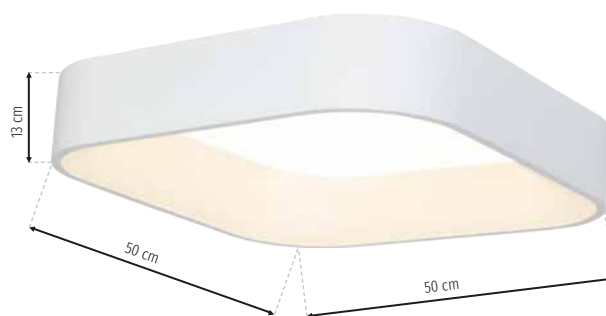

# Astro

- MB **ML570**
- MW **ML569**
- LED 24W LED
- ☀ 1680lm, 4000K

- MB **ML6356**
- MW **ML6355**
- LED 24W LED
- ☀ 1680lm, 4000K