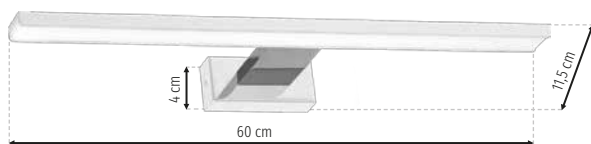

# Shine

MW CH **ML7882**

LED 13,8W LED  
 ☀️ 966lm, 4000K

MW CH **ML7883**

LED 13,8W LED  
 ☀️ 966lm, 4000K

MW GLD **ML7884**

LED 13,8W LED  
 ☀️ 966lm, 4000K

MB GLD **ML7885**