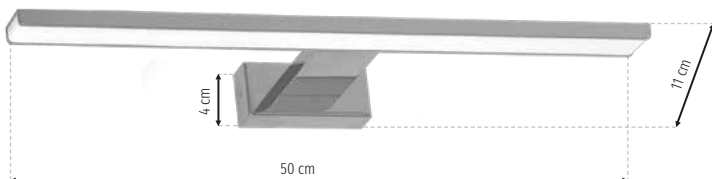

Pinto

CH **ML8237**

LED 12W LED

700lm, 3000K