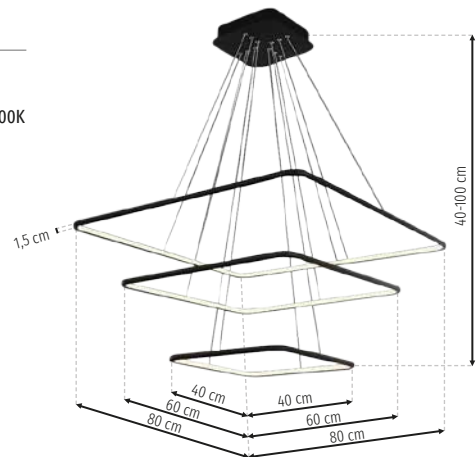

# Cubo

SW **ML448**

-  7W LED
-  490lm, 4000K

SW **ML447**

-  24W LED
-  1680lm, 4000K