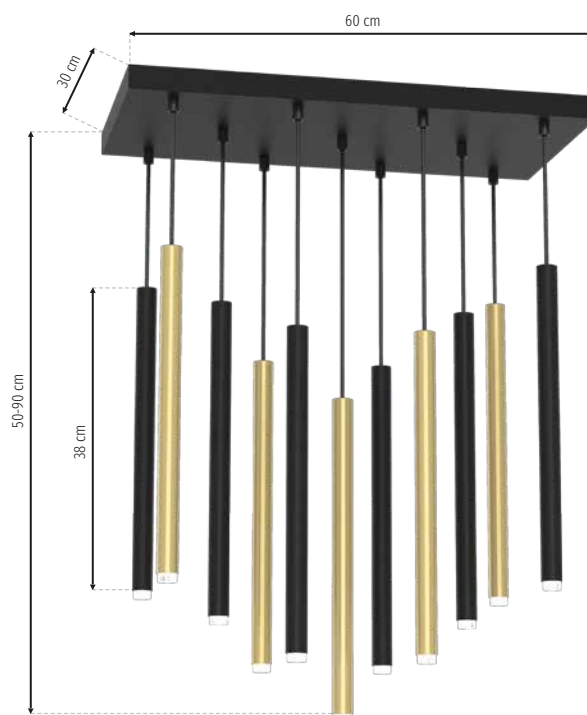

SB **MLP8844**

SB AB **MLP8845**

11 x G9 7W