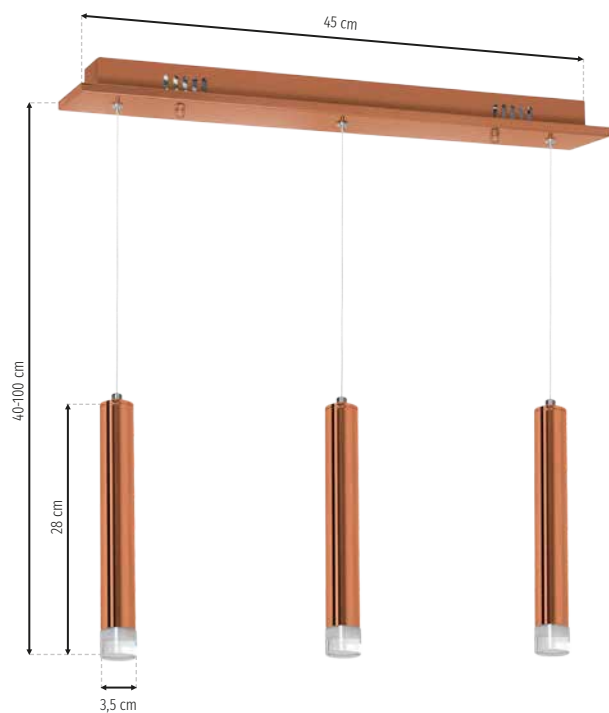

SHC ML985

- LED 15W LED
- 1050lm, 4000K