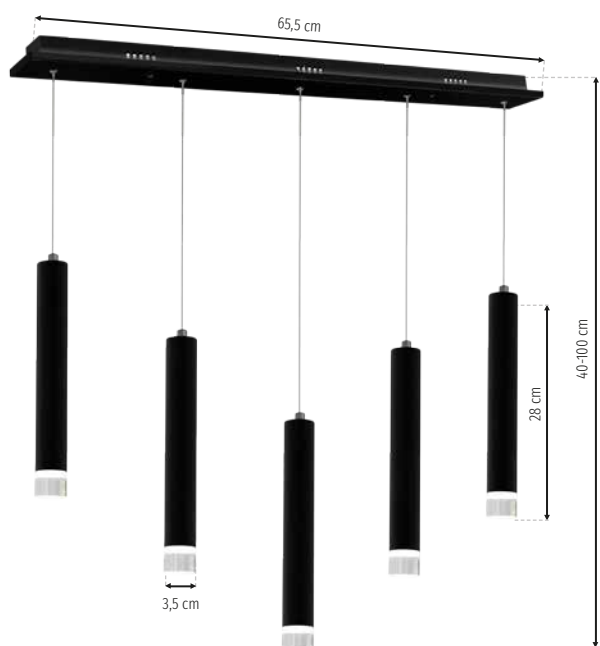

LED 12W LED

☀️ 840lm, 4000K

**MB ML183**

LED 15W LED

1050lm, 4000K

**MB ML184**

LED 25W LED

1750lm, 4000K