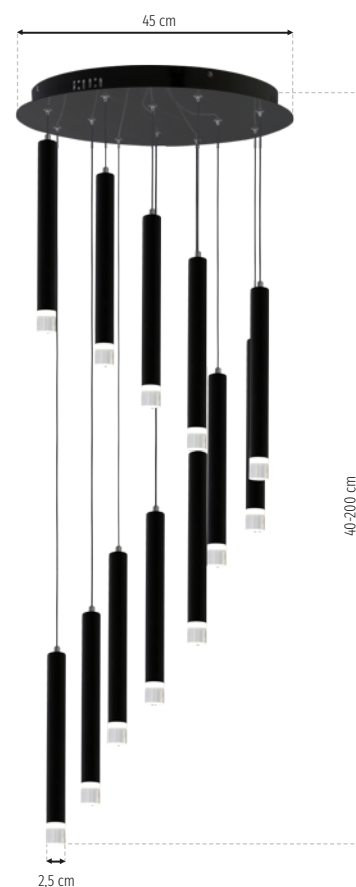

MB ML6161

LED 12W LED

840lm, 4000K