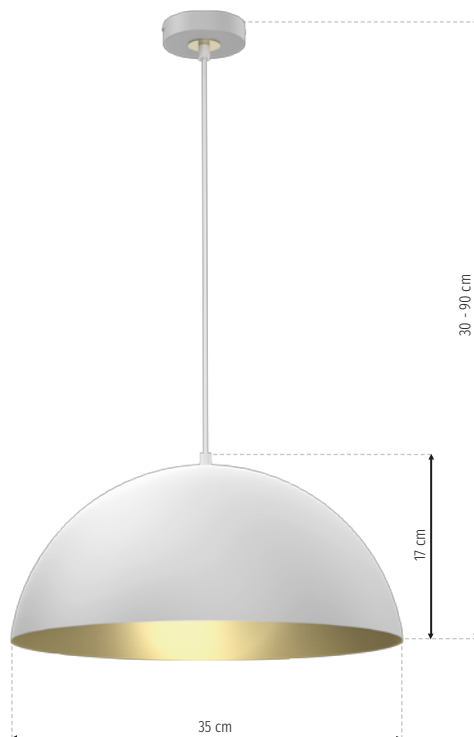

UNIQUE

METAL

BRAK W ZESTAWIE
NOT INCLUDED

www.eko-light.com

MILAGRO®