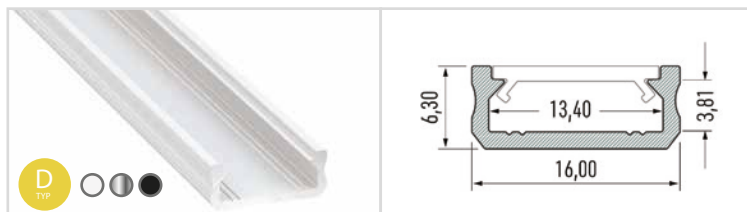

PROFILE LED
LED PROFILES

EKPR9320	▶	1m	White	C	Caps Shade Hook
No. Art.		Length	Colour	Type	Addition

EKPR6511	▶	1m	Silver	C	Caps Shade Hook
No. Art.		Length	Colour	Type	Addition

EKPR6350	▶	1m	Black	C	Caps Shade Hook
No. Art.		Length	Colour	Type	Addition

EKPR0101	▶	2m	Silver	C	Caps Shade Hook
No. Art.		Length	Colour	Type	Addition

EKPR1058	▶	1m	White	D	Caps Shade Hook
No. Art.		Length	Colour	Type	Addition

EKPR6474	▶	1m	Silver	D	Caps Shade Hook
No. Art.		Length	Colour	Type	Addition

EKPR6398	▶	1m	Black	D	Caps Shade Hook
No. Art.		Length	Colour	Type	Addition

EKPR0088	▶	2m	Silver	D	Caps Shade Hook
No. Art.		Length	Colour	Type	Addition

EKPR8774	▶	1m	White	G	Caps Shade Hook
No. Art.		Length	Colour	Type	Addition

EKPR6559	▶	1m	Silver	G	Caps Shade Hook
No. Art.		Length	Colour	Type	Addition

EKPR6367	▶	1m	Black	G	Caps Shade Hook
No. Art.		Length	Colour	Type	Addition

EKPR0125	▶	2m	Silver	G	Caps Shade Hook
No. Art.		Length	Colour	Type	Addition

EKPR1041	▶	1m	White	Z	Caps Shade Hook
No. Art.		Length	Colour	Type	Addition

EKPR6481	▶	1m	Silver	Z	Caps Shade Hook
No. Art.		Length	Colour	Type	Addition

EKPR6381	▶	1m	Black	Z	Caps Shade Hook
No. Art.		Length	Colour	Type	Addition

EKPR0095	▶	2m	Silver	Z	Caps Shade Hook
No. Art.		Length	Colour	Type	Addition

EKPR8767	▶	1m	White	Y	Caps Shade Hook
No. Art.		Length	Colour	Type	Addition

EKPR6542	▶	1m	Silver	Y	Caps Shade Hook
No. Art.		Length	Colour	Type	Addition

EKPR6336	▶	1m	Black	Y	Caps Shade Hook
No. Art.		Length	Colour	Type	Addition

EKPR0118	▶	2m	Silver	Y	Caps Shade Hook
No. Art.		Length	Colour	Type	Addition