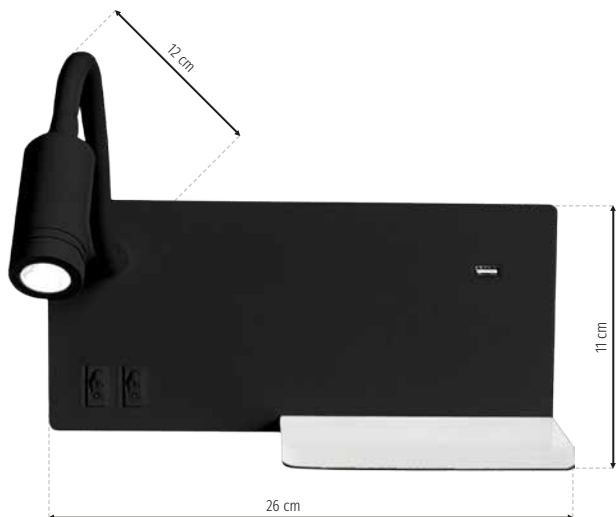

MB ML6344

LED 4W+5W+2W LED

800lm, 4000K

USB 2A

MW ML6343

LED 4W+5W+2W LED

800lm, 4000K

USB 2A