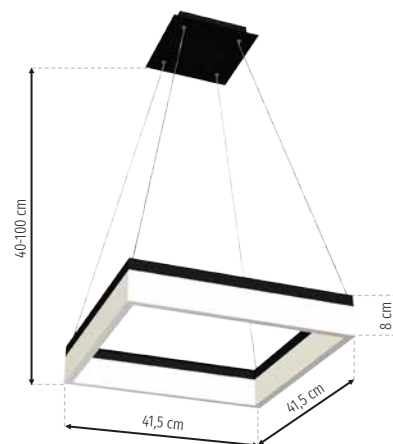

# Nero

**SB ML080**

-  7W LED
-  490lm, 4000K

**SB ML081**

-  32W LED
-  2240lm, 4000K

**SB ML082**

-  80W LED
-  5600lm, 4000K

**SB ML083**