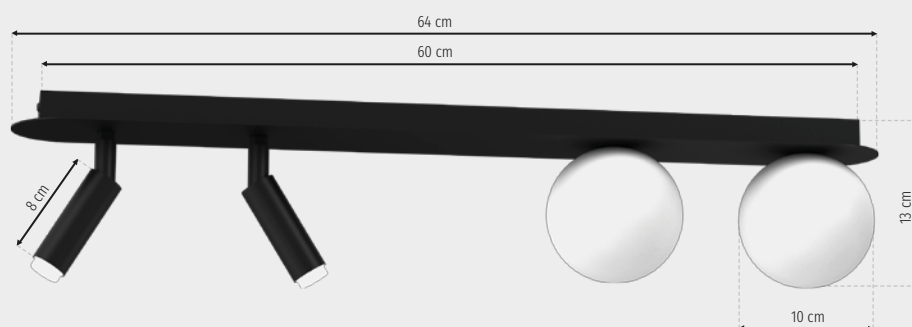

SB MLP8406

4 x G9 7W