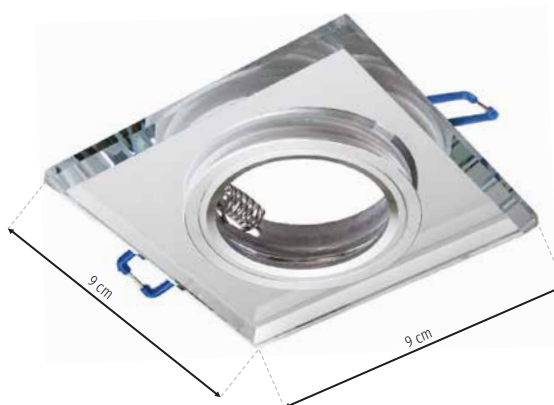

# Downlight

**EKOS919** CLEAR  
**EKOS926** SMOKED  
 POWER: MAX 50W  
 IP20

**EKOS271** SMOKED  
**EKOS208** FROSTED  
 CUT OUT:  $\varnothing$  65mm  
 POWER: MAX 50W  
 IP20

**EKOS270** CLEAR  
**EKOS209** AMBER  
 CUT OUT:  $\varnothing$  65mm  
 POWER: MAX 50W  
 IP20