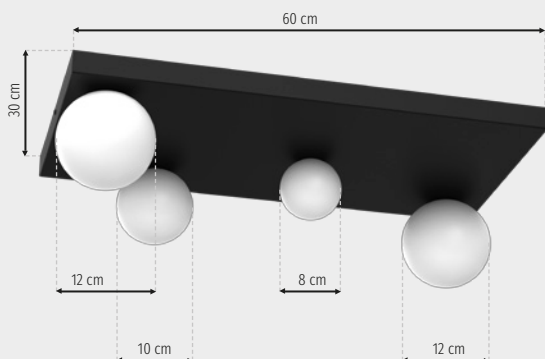

RECOMMENDED LIGHT

EKZA312

LED

G9

INTERNAL PROTECTION

IP20

MLP8396

MLP8391

4 x G9 7W