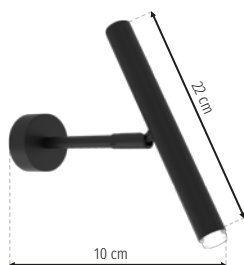

# Monza New

RECOMMENDED LIGHT

EKZA1326

LED G9

INTERNAL PROTECTION

IP20

SB MLP8837

1 x G9 7W