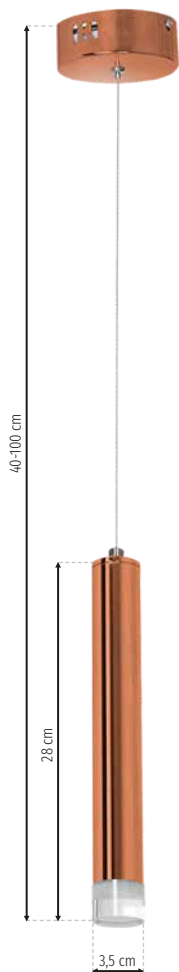

SHC ML984

- LED 5W LED
- 350lm, 4000K