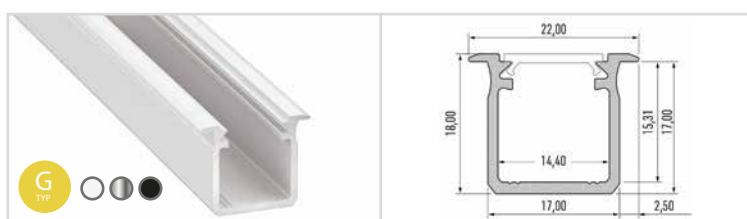

PROFILE LED
LED PROFILES

EKPR9320	▶	1m	White	C	Caps Shade Hook
No. Art.		Length	Colour	Type	Addition

EKPR6511	▶	1m	Silver	C	Caps Shade Hook
No. Art.		Length	Colour	Type	Addition

EKPR6350	▶	1m	Black	C	Caps Shade Hook
No. Art.		Length	Colour	Type	Addition

EKPR0101	▶	2m	Silver	C	Caps Shade Hook
No. Art.		Length	Colour	Type	Addition

EKPR1058	▶	1m	White	D	Caps Shade Hook
No. Art.		Length	Colour	Type	Addition

EKPR6474	▶	1m	Silver	D	Caps Shade Hook
No. Art.		Length	Colour	Type	Addition

EKPR6398	▶	1m	Black	D	Caps Shade Hook
No. Art.		Length	Colour	Type	Addition

EKPR0088	▶	2m	Silver	D	Caps Shade Hook
No. Art.		Length	Colour	Type	Addition

EKPR8774	▶	1m	White	G	Caps Shade Hook
No. Art.		Length	Colour	Type	Addition

EKPR6559	▶	1m	Silver	G	Caps Shade Hook
No. Art.		Length	Colour	Type	Addition

EKPR6367	▶	1m	Black	G	Caps Shade Hook
No. Art.		Length	Colour	Type	Addition

EKPR0125	▶	2m	Silver	G	Caps Shade Hook
No. Art.		Length	Colour	Type	Addition

EKPR1041	▶	1m	White	Z	Caps Shade Hook
No. Art.		Length	Colour	Type	Addition

EKPR6481	▶	1m	Silver	Z	Caps Shade Hook
No. Art.		Length	Colour	Type	Addition

EKPR6381	▶	1m	Black	Z	Caps Shade Hook
No. Art.		Length	Colour	Type	Addition

EKPR0095	▶	2m	Silver	Z	Caps Shade Hook
No. Art.		Length	Colour	Type	Addition

EKPR8767	▶	1m	White	Y	Caps Shade Hook
No. Art.		Length	Colour	Type	Addition

EKPR6542	▶	1m	Silver	Y	Caps Shade Hook
No. Art.		Length	Colour	Type	Addition

EKPR6336	▶	1m	Black	Y	Caps Shade Hook
No. Art.		Length	Colour	Type	Addition

EKPR0118	▶	2m	Silver	Y	Caps Shade Hook
No. Art.		Length	Colour	Type	Addition