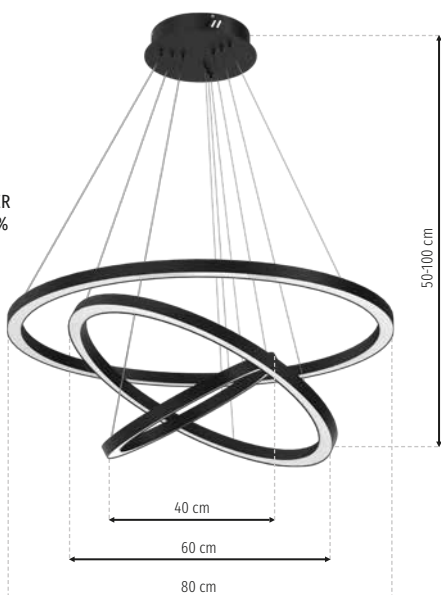

MB ML8424

MGLD ML8425

LED 85W LED

5100lm, 3500K

SWITCH DIMMER
100%/50%/25%