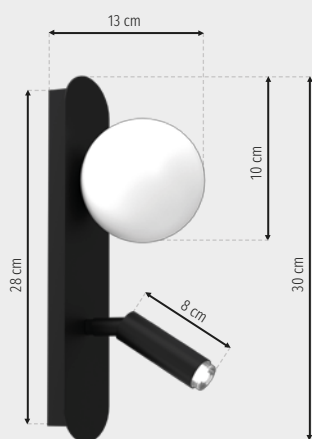

# Sirio

RECOMMENDED LIGHT

**EKZA312**

LED G9

INTERNAL PROTECTION

**IP20**

**SB MLP8404**

2 x G9 7W