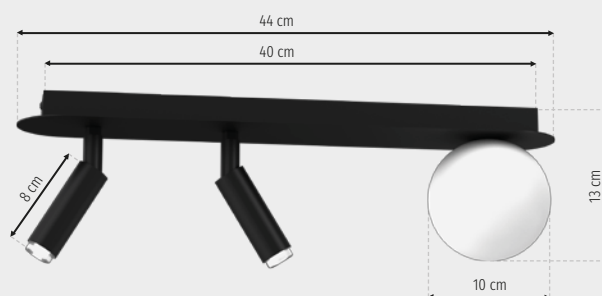

SB MLP8405

3 x G9 7W