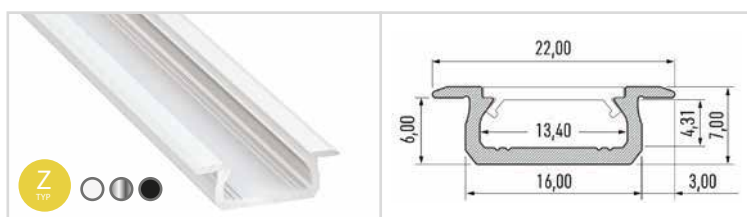

PROFILE LED
LED PROFILES

EKPR9320	▶	1m	White	C	Caps Shade Hook
No. Art.		Length	Colour	Type	Addition

EKPR6511	▶	1m	Silver	C	Caps Shade Hook
No. Art.		Length	Colour	Type	Addition

EKPR6350	▶	1m	Black	C	Caps Shade Hook
No. Art.		Length	Colour	Type	Addition

EKPR0101	▶	2m	Silver	C	Caps Shade Hook
No. Art.		Length	Colour	Type	Addition

EKPR1058	▶	1m	White	D	Caps Shade Hook
No. Art.		Length	Colour	Type	Addition

EKPR6474	▶	1m	Silver	D	Caps Shade Hook
No. Art.		Length	Colour	Type	Addition

EKPR6398	▶	1m	Black	D	Caps Shade Hook
No. Art.		Length	Colour	Type	Addition

EKPR0088	▶	2m	Silver	D	Caps Shade Hook
No. Art.		Length	Colour	Type	Addition

EKPR8774	▶	1m	White	G	Caps Shade Hook
No. Art.		Length	Colour	Type	Addition

EKPR6559	▶	1m	Silver	G	Caps Shade Hook
No. Art.		Length	Colour	Type	Addition

EKPR6367	▶	1m	Black	G	Caps Shade Hook
No. Art.		Length	Colour	Type	Addition

EKPR0125	▶	2m	Silver	G	Caps Shade Hook
No. Art.		Length	Colour	Type	Addition

EKPR1041	▶	1m	White	Z	Caps Shade Hook
No. Art.		Length	Colour	Type	Addition

EKPR6481	▶	1m	Silver	Z	Caps Shade Hook
No. Art.		Length	Colour	Type	Addition

EKPR6381	▶	1m	Black	Z	Caps Shade Hook
No. Art.		Length	Colour	Type	Addition

EKPR0095	▶	2m	Silver	Z	Caps Shade Hook
No. Art.		Length	Colour	Type	Addition

EKPR8767	▶	1m	White	Y	Caps Shade Hook
No. Art.		Length	Colour	Type	Addition

EKPR6542	▶	1m	Silver	Y	Caps Shade Hook
No. Art.		Length	Colour	Type	Addition

EKPR6336	▶	1m	Black	Y	Caps Shade Hook
No. Art.		Length	Colour	Type	Addition

EKPR0118	▶	2m	Silver	Y	Caps Shade Hook
No. Art.		Length	Colour	Type	Addition