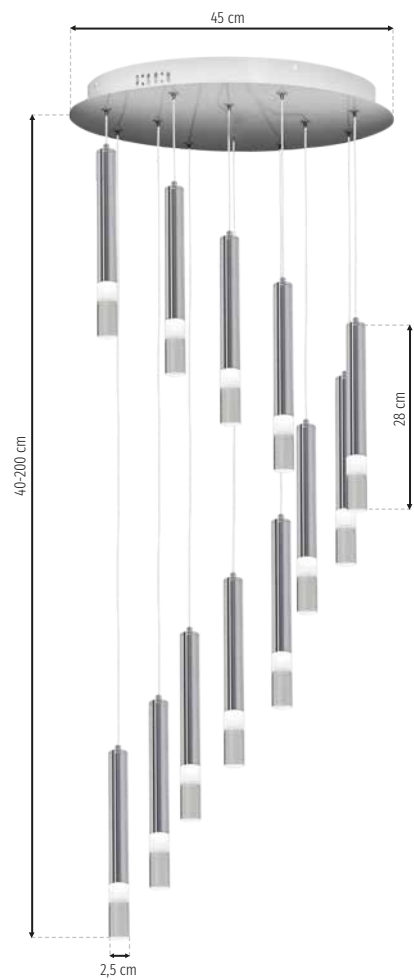

- LED 12W LED
- ☀️ 840lm, 4000K