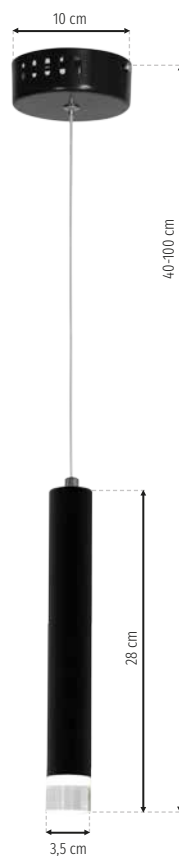

MB ML182

LED 5W LED

350lm, 4000K