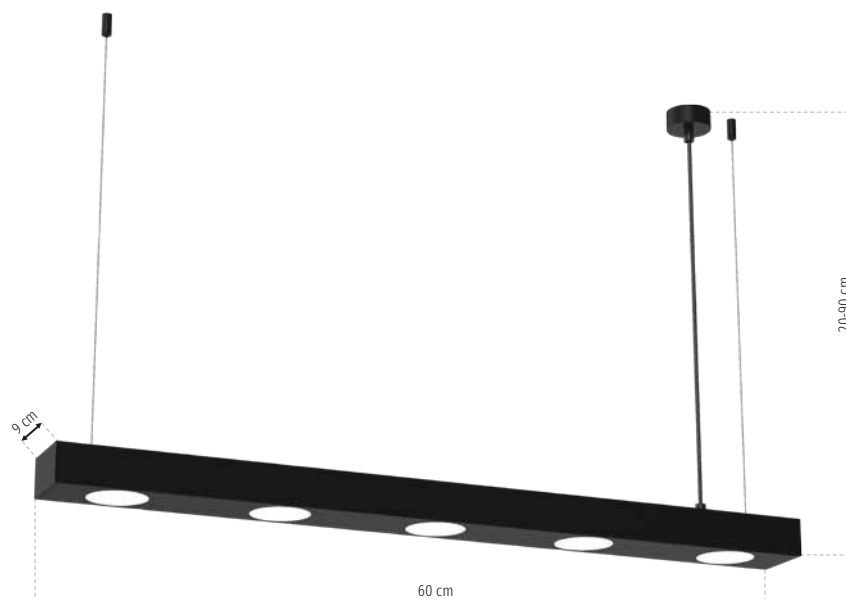

# Alexander

RECOMMENDED LIGHT

**EKZA1395**

 GX53 | INTERNAL PROTECTION **IP20**

**SB MLP8833**

 5 x GX53 11W LED

**SB MLP8834**

 5 x GX53 11W LED