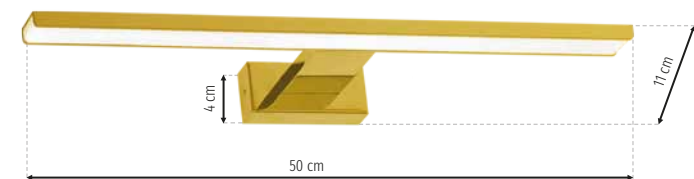

GLO **ML8238**

LED 12W LED

700lm, 3000K