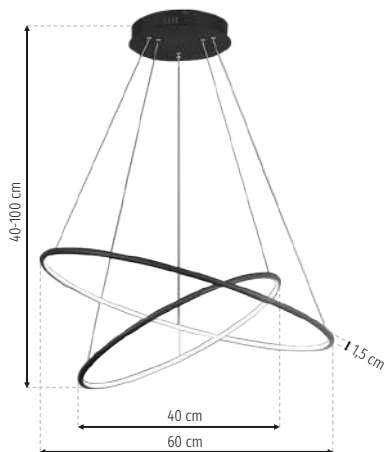

- **MB ML508**
- **MW ML502**
- **LED 53W LED**
- **3710lm, 3000K**