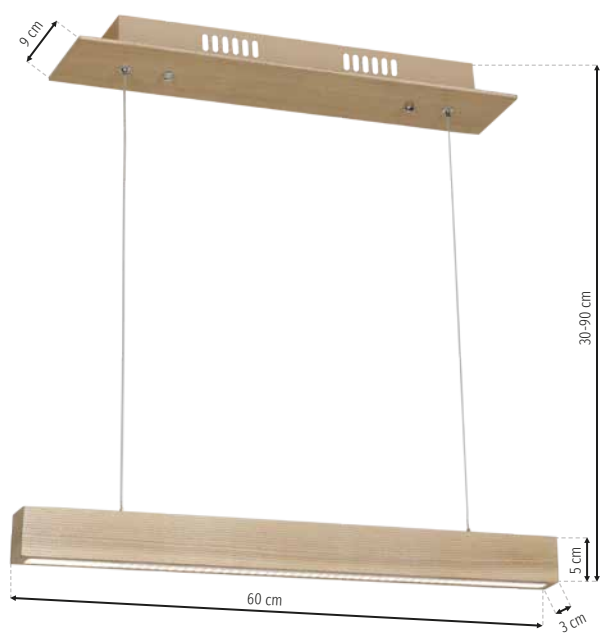

Timber

NWD MLP567

- LED 12W LED
- 840lm, 3000K

NWD MLP568

- LED 18W LED
- 1260lm, 3000K