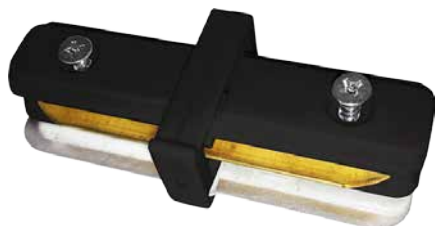

Track light

MB ML3923

MW ML3922

CONNECTORS