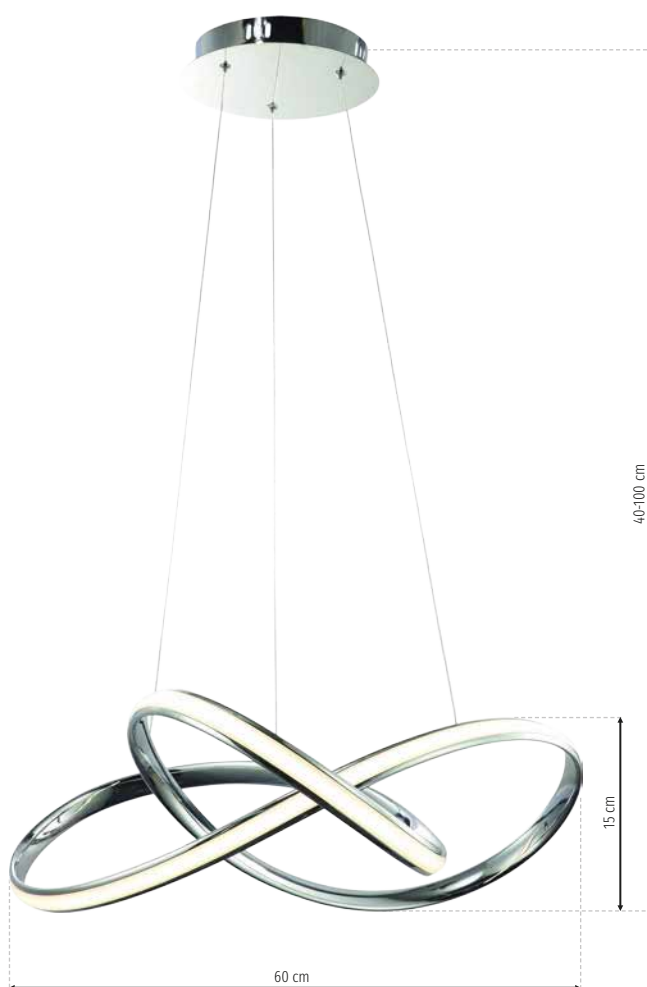

Cappio

- CH **ML3806**
- GLD **ML6772**
- MB **ML6771**
- LED 36W LED
- 2160lm, 4000K