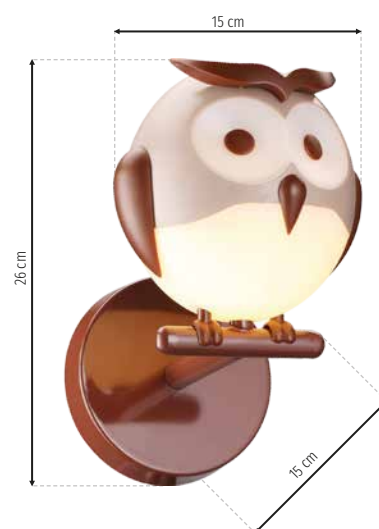

# Owl

ML243

 1 x E14 max. 10W LED

ML244

 2 x G9 max 6W LED

ML244

 1 x G9 max 6W LED