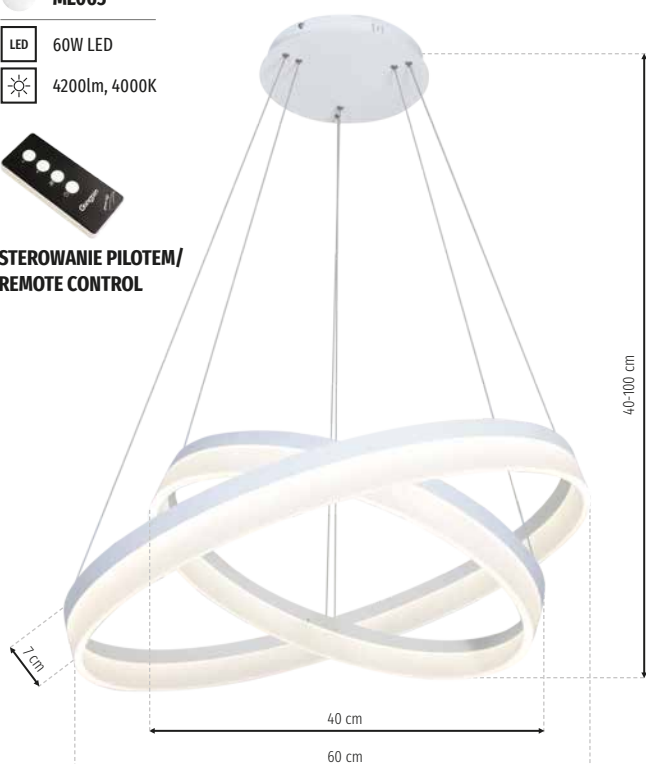

# Ring

SW **ML410**

-  8W LED
-  560lm, 4000K

SW **ML166**

-  36W LED
-  2520lm, 4000K

SW **ML065**

-  60W LED
-  4200lm, 4000K

STEROWANIE PILOTEM/  
REMOTE CONTROL