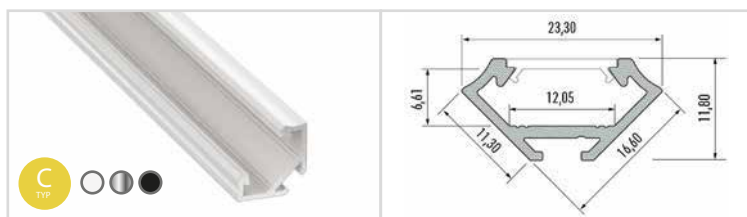

PROFILE LED
LED PROFILES

EKPR9320	▶	1m	White	C	Caps Shade Hook
No. Art.		Length	Colour	Type	Addition

EKPR6511	▶	1m	Silver	C	Caps Shade Hook
No. Art.		Length	Colour	Type	Addition

EKPR6350	▶	1m	Black	C	Caps Shade Hook
No. Art.		Length	Colour	Type	Addition

EKPR0101	▶	2m	Silver	C	Caps Shade Hook
No. Art.		Length	Colour	Type	Addition

EKPR1058	▶	1m	White	D	Caps Shade Hook
No. Art.		Length	Colour	Type	Addition

EKPR6474	▶	1m	Silver	D	Caps Shade Hook
No. Art.		Length	Colour	Type	Addition

EKPR6398	▶	1m	Black	D	Caps Shade Hook
No. Art.		Length	Colour	Type	Addition

EKPR0088	▶	2m	Silver	D	Caps Shade Hook
No. Art.		Length	Colour	Type	Addition

EKPR8774	▶	1m	White	G	Caps Shade Hook
No. Art.		Length	Colour	Type	Addition

EKPR6559	▶	1m	Silver	G	Caps Shade Hook
No. Art.		Length	Colour	Type	Addition

EKPR6367	▶	1m	Black	G	Caps Shade Hook
No. Art.		Length	Colour	Type	Addition

EKPR0125	▶	2m	Silver	G	Caps Shade Hook
No. Art.		Length	Colour	Type	Addition

EKPR1041	▶	1m	White	Z	Caps Shade Hook
No. Art.		Length	Colour	Type	Addition

EKPR6481	▶	1m	Silver	Z	Caps Shade Hook
No. Art.		Length	Colour	Type	Addition

EKPR6381	▶	1m	Black	Z	Caps Shade Hook
No. Art.		Length	Colour	Type	Addition

EKPR0095	▶	2m	Silver	Z	Caps Shade Hook
No. Art.		Length	Colour	Type	Addition

EKPR8767	▶	1m	White	Y	Caps Shade Hook
No. Art.		Length	Colour	Type	Addition

EKPR6542	▶	1m	Silver	Y	Caps Shade Hook
No. Art.		Length	Colour	Type	Addition

EKPR6336	▶	1m	Black	Y	Caps Shade Hook
No. Art.		Length	Colour	Type	Addition

EKPR0118	▶	2m	Silver	Y	Caps Shade Hook
No. Art.		Length	Colour	Type	Addition