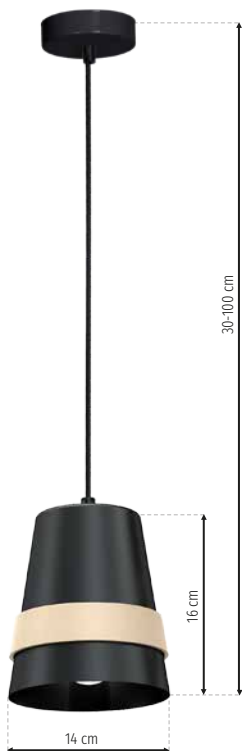

- MB NWD **MLP5450**
- MW NWD **MLP5437**
- 1 x E27 60W