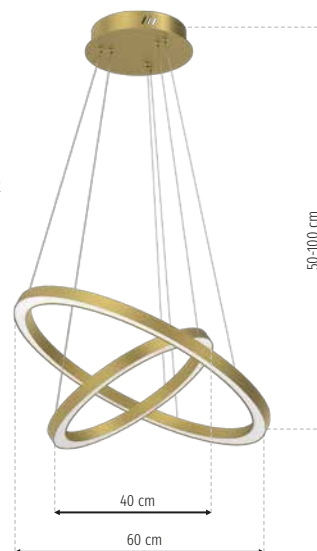

MB ML8422

MGLD ML8423

LED 46W LED

2760lm, 3500K

SWITCH DIMMER
100%/50%/25%