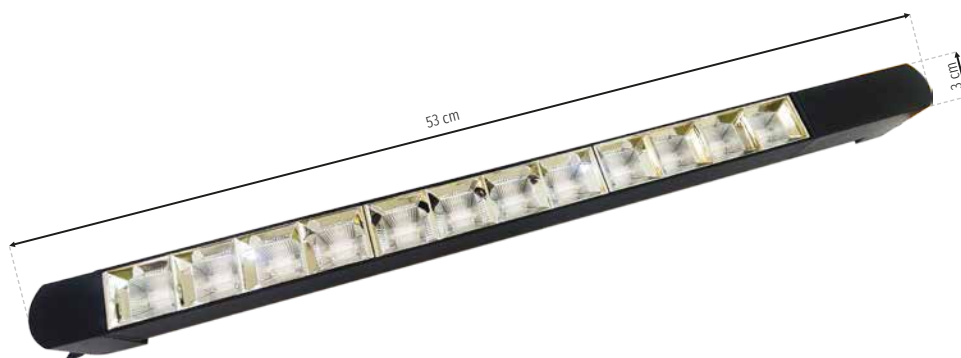

B ML7914

LED 21W LED

1890lm, 4000K