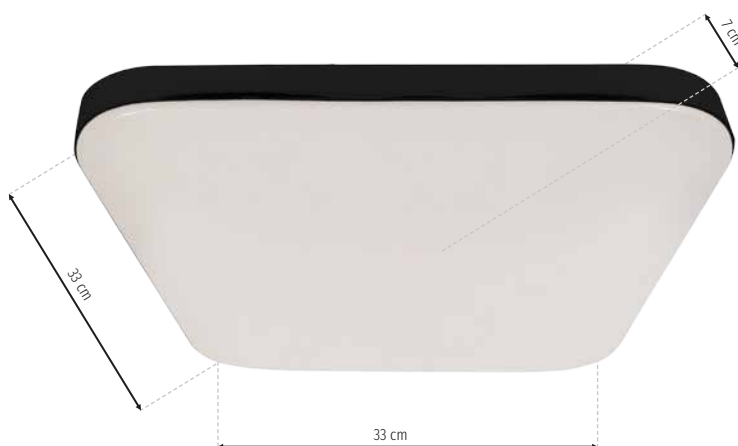

MB **ML7971**

LED 16W LED

1690lm, 4000K

MOTION TWILIGHT SENSOR