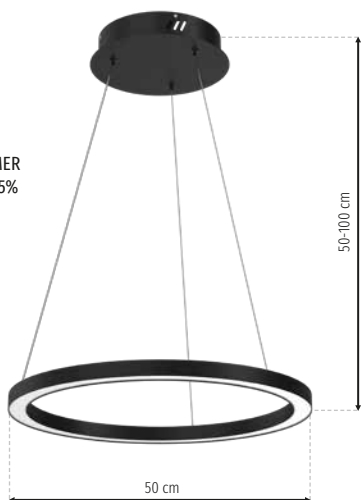

Galaxia

MB ML8420

MGLD ML8421

LED 26W LED

1560lm, 3500K

SWITCH DIMMER
100%/50%/25%