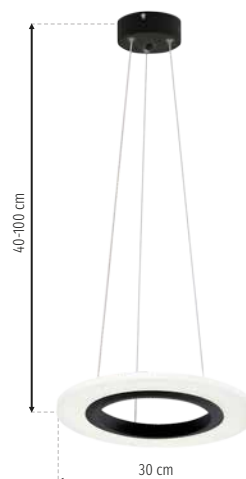

MB ML345

- 12W LED
- 840lm, 4000K