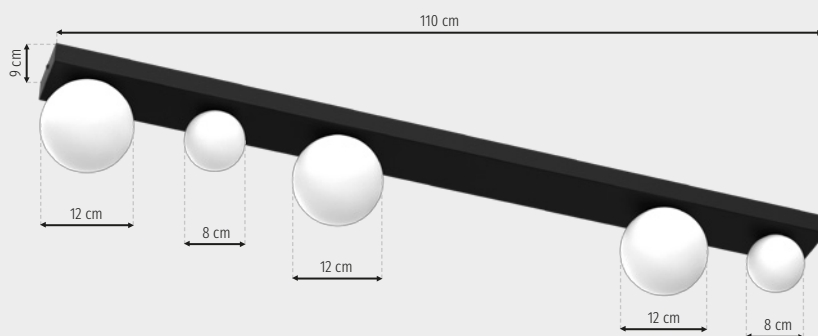

MLP8398

MLP8393

5 x G9 7W