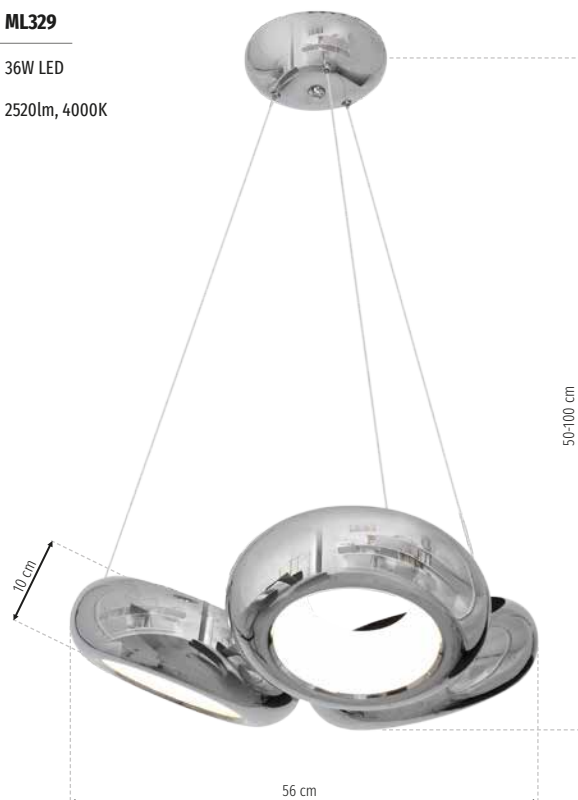

# Mercurio

CH **ML330**

- LED 12W LED
- ☀️ 840lm, 4000K

CH **ML328**

- LED 12W LED
- ☀️ 840lm, 4000K

CH **ML329**

- LED 36W LED
- ☀️ 2520lm, 4000K