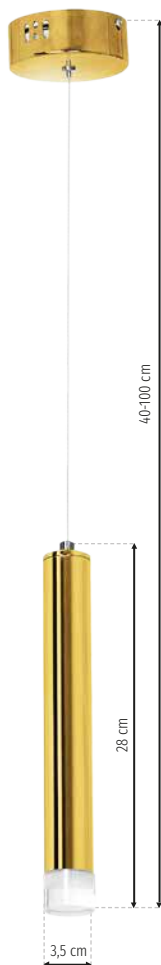

- LED 5W LED
- 350lm, 4000K