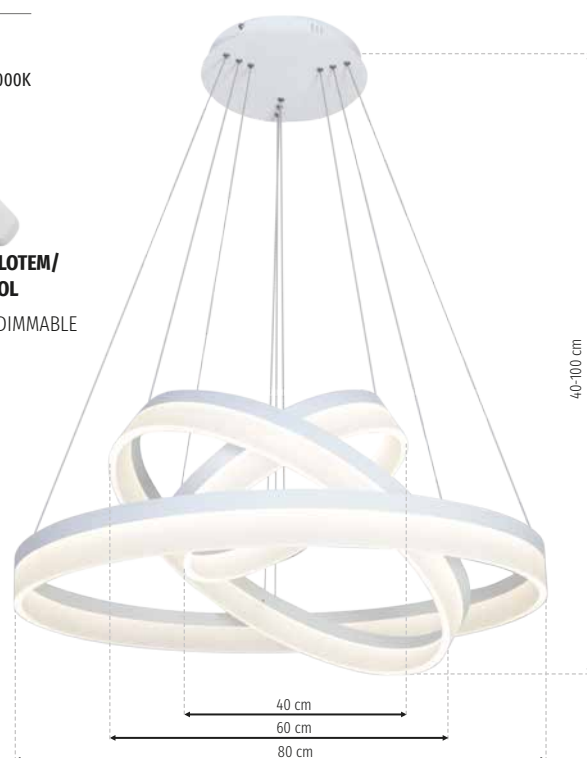

SW **ML4080**

- 114W LED
- 7980lm, 4000K

STEROWANIE PILOTEM/
REMOTE CONTROL
ŚCIEMNIALNY / DIMMABLE