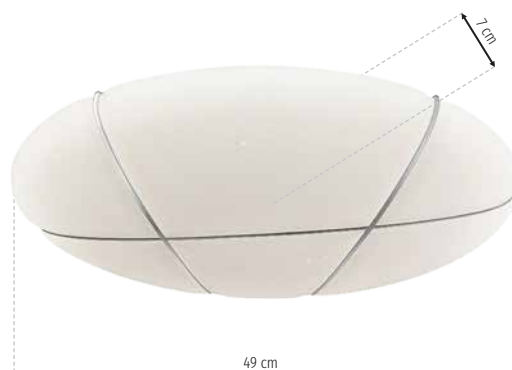

Bob

**EFEKT GWIEZDNEGO NIEBA/
STAR EFFECT**

**STEROWANIE PILOTEM/
REMOTE CONTROL**
3000K+6000K
ŚCIEMNIALNY / DIMMABLE

W CH **ML6174**

LED 40W LED

☀ 2400lm, 3000K-6000K

★ Star Effect

W CH **ML6391**

LED 24W LED

☀ 1440lm, 3000K-6000K

★ Star Effect