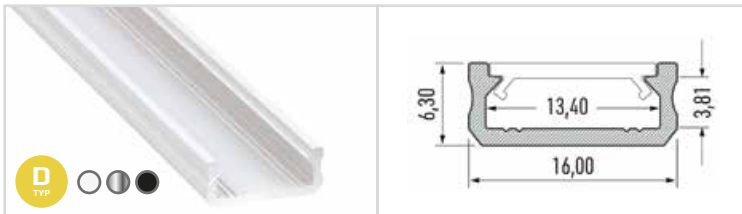

PROFILE LED LED PROFILES

EKPR9320	▶ 1m	White	C	Caps Shade Hook
	Length	Colour	Type	Addition

EKPR6511	▶ 1m	Silver	C	Caps Shade Hook
	Length	Colour	Type	Addition

EKPR6350	▶ 1m	Black	C	Caps Shade Hook
	Length	Colour	Type	Addition

EKPR0101	▶ 2m	Silver	C	Caps Shade Hook
	Length	Colour	Type	Addition

EKPR1058	▶ 1m	White	D	Caps Shade Hook
	Length	Colour	Type	Addition

EKPR6474	▶ 1m	Silver	D	Caps Shade Hook
	Length	Colour	Type	Addition

EKPR6398	▶ 1m	Black	D	Caps Shade Hook
	Length	Colour	Type	Addition

EKPR0088	▶ 2m	Silver	D	Caps Shade Hook
	Length	Colour	Type	Addition

EKPR8774	▶ 1m	White	G	Caps Shade Hook
	Length	Colour	Type	Addition

EKPR6559	▶ 1m	Silver	G	Caps Shade Hook
	Length	Colour	Type	Addition

EKPR6367	▶ 1m	Black	G	Caps Shade Hook
	Length	Colour	Type	Addition

EKPR0125	▶ 2m	Silver	G	Caps Shade Hook
	Length	Colour	Type	Addition

EKPR1041	▶ 1m	White	Z	Caps Shade Hook
	Length	Colour	Type	Addition

EKPR6481	▶ 1m	Silver	Z	Caps Shade Hook
	Length	Colour	Type	Addition

EKPR6381	▶ 1m	Black	Z	Caps Shade Hook
	Length	Colour	Type	Addition

EKPR0095	▶ 2m	Silver	Z	Caps Shade Hook
	Length	Colour	Type	Addition

EKPR8767	▶ 1m	White	Y	Caps Shade Hook
	Length	Colour	Type	Addition

EKPR6542	▶ 1m	Silver	Y	Caps Shade Hook
	Length	Colour	Type	Addition

EKPR6336	▶ 1m	Black	Y	Caps Shade Hook
	Length	Colour	Type	Addition

EKPR0118	▶ 2m	Silver	Y	Caps Shade Hook
	Length	Colour	Type	Addition