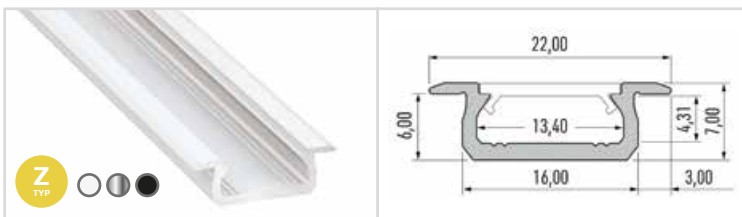

PROFILE LED LED PROFILES

EKPR9320	▶ 1m	White	C	Caps Shade Hook
	Length	Colour	Type	Addition

EKPR6511	▶ 1m	Silver	C	Caps Shade Hook
	Length	Colour	Type	Addition

EKPR6350	▶ 1m	Black	C	Caps Shade Hook
	Length	Colour	Type	Addition

EKPR0101	▶ 2m	Silver	C	Caps Shade Hook
	Length	Colour	Type	Addition

EKPR1058	▶ 1m	White	D	Caps Shade Hook
	Length	Colour	Type	Addition

EKPR6474	▶ 1m	Silver	D	Caps Shade Hook
	Length	Colour	Type	Addition

EKPR6398	▶ 1m	Black	D	Caps Shade Hook
	Length	Colour	Type	Addition

EKPR0088	▶ 2m	Silver	D	Caps Shade Hook
	Length	Colour	Type	Addition

EKPR8774	▶ 1m	White	G	Caps Shade Hook
	Length	Colour	Type	Addition

EKPR6559	▶ 1m	Silver	G	Caps Shade Hook
	Length	Colour	Type	Addition

EKPR6367	▶ 1m	Black	G	Caps Shade Hook
	Length	Colour	Type	Addition

EKPR0125	▶ 2m	Silver	G	Caps Shade Hook
	Length	Colour	Type	Addition

EKPR1041	▶ 1m	White	Z	Caps Shade Hook
	Length	Colour	Type	Addition

EKPR6481	▶ 1m	Silver	Z	Caps Shade Hook
	Length	Colour	Type	Addition

EKPR6381	▶ 1m	Black	Z	Caps Shade Hook
	Length	Colour	Type	Addition

EKPR0095	▶ 2m	Silver	Z	Caps Shade Hook
	Length	Colour	Type	Addition

EKPR8767	▶ 1m	White	Y	Caps Shade Hook
	Length	Colour	Type	Addition

EKPR6542	▶ 1m	Silver	Y	Caps Shade Hook
	Length	Colour	Type	Addition

EKPR6336	▶ 1m	Black	Y	Caps Shade Hook
	Length	Colour	Type	Addition

EKPR0118	▶ 2m	Silver	Y	Caps Shade Hook
	Length	Colour	Type	Addition