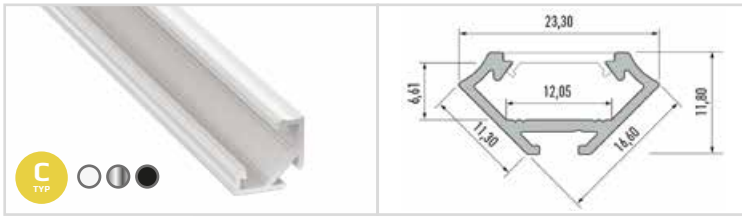

PROFILE LED LED PROFILES

EKPR9320	▶ 1m	White	C	Caps Shade Hook
	Length	Colour	Type	Addition

EKPR6511	▶ 1m	Silver	C	Caps Shade Hook
	Length	Colour	Type	Addition

EKPR6350	▶ 1m	Black	C	Caps Shade Hook
	Length	Colour	Type	Addition

EKPR0101	▶ 2m	Silver	C	Caps Shade Hook
	Length	Colour	Type	Addition

EKPR1058	▶ 1m	White	D	Caps Shade Hook
	Length	Colour	Type	Addition

EKPR6474	▶ 1m	Silver	D	Caps Shade Hook
	Length	Colour	Type	Addition

EKPR6398	▶ 1m	Black	D	Caps Shade Hook
	Length	Colour	Type	Addition

EKPR0088	▶ 2m	Silver	D	Caps Shade Hook
	Length	Colour	Type	Addition

EKPR8774	▶ 1m	White	G	Caps Shade Hook
	Length	Colour	Type	Addition

EKPR6559	▶ 1m	Silver	G	Caps Shade Hook
	Length	Colour	Type	Addition

EKPR6367	▶ 1m	Black	G	Caps Shade Hook
	Length	Colour	Type	Addition

EKPR0125	▶ 2m	Silver	G	Caps Shade Hook
	Length	Colour	Type	Addition

EKPR1041	▶ 1m	White	Z	Caps Shade Hook
	Length	Colour	Type	Addition

EKPR6481	▶ 1m	Silver	Z	Caps Shade Hook
	Length	Colour	Type	Addition

EKPR6381	▶ 1m	Black	Z	Caps Shade Hook
	Length	Colour	Type	Addition

EKPR0095	▶ 2m	Silver	Z	Caps Shade Hook
	Length	Colour	Type	Addition

EKPR8767	▶ 1m	White	Y	Caps Shade Hook
	Length	Colour	Type	Addition

EKPR6542	▶ 1m	Silver	Y	Caps Shade Hook
	Length	Colour	Type	Addition

EKPR6336	▶ 1m	Black	Y	Caps Shade Hook
	Length	Colour	Type	Addition

EKPR0118	▶ 2m	Silver	Y	Caps Shade Hook
	Length	Colour	Type	Addition