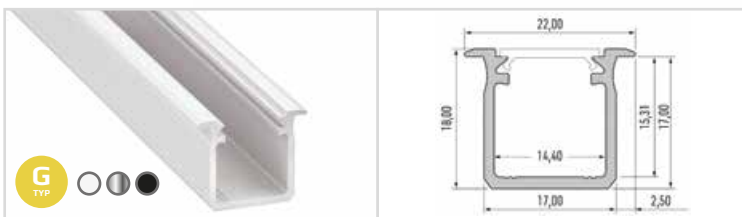

PROFILE LED LED PROFILES

EKPR9320	▶ 1m	White	C	Caps Shade Hook
	Length	Colour	Type	Addition

EKPR6511	▶ 1m	Silver	C	Caps Shade Hook
	Length	Colour	Type	Addition

EKPR6350	▶ 1m	Black	C	Caps Shade Hook
	Length	Colour	Type	Addition

EKPR0101	▶ 2m	Silver	C	Caps Shade Hook
	Length	Colour	Type	Addition

EKPR1058	▶ 1m	White	D	Caps Shade Hook
	Length	Colour	Type	Addition

EKPR6474	▶ 1m	Silver	D	Caps Shade Hook
	Length	Colour	Type	Addition

EKPR6398	▶ 1m	Black	D	Caps Shade Hook
	Length	Colour	Type	Addition

EKPR0088	▶ 2m	Silver	D	Caps Shade Hook
	Length	Colour	Type	Addition

EKPR8774	▶ 1m	White	G	Caps Shade Hook
	Length	Colour	Type	Addition

EKPR6559	▶ 1m	Silver	G	Caps Shade Hook
	Length	Colour	Type	Addition

EKPR6367	▶ 1m	Black	G	Caps Shade Hook
	Length	Colour	Type	Addition

EKPR0125	▶ 2m	Silver	G	Caps Shade Hook
	Length	Colour	Type	Addition

EKPR1041	▶ 1m	White	Z	Caps Shade Hook
	Length	Colour	Type	Addition

EKPR6481	▶ 1m	Silver	Z	Caps Shade Hook
	Length	Colour	Type	Addition

EKPR6381	▶ 1m	Black	Z	Caps Shade Hook
	Length	Colour	Type	Addition

EKPR0095	▶ 2m	Silver	Z	Caps Shade Hook
	Length	Colour	Type	Addition

EKPR8767	▶ 1m	White	Y	Caps Shade Hook
	Length	Colour	Type	Addition

EKPR6542	▶ 1m	Silver	Y	Caps Shade Hook
	Length	Colour	Type	Addition

EKPR6336	▶ 1m	Black	Y	Caps Shade Hook
	Length	Colour	Type	Addition

EKPR0118	▶ 2m	Silver	Y	Caps Shade Hook
	Length	Colour	Type	Addition